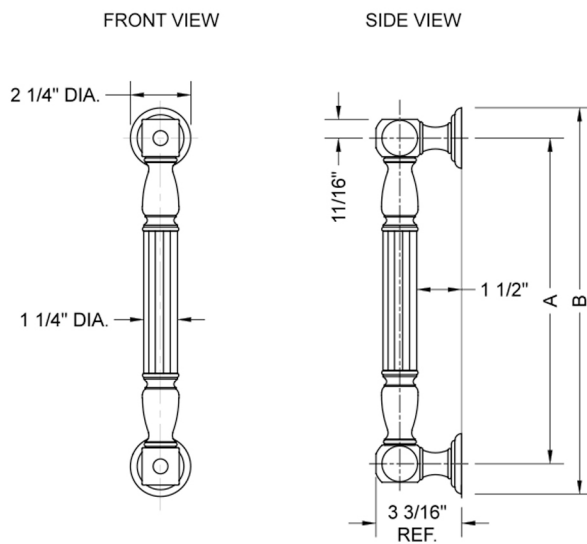

36" G21 Straight Grab Bar

Model #: G21-36-

FEATURES:

- ADA compliant when properly installed
- All brass construction, fully polished & plated
- All grab bars can be custom sized. Contact JACLO for pricing & availability
- Optional handshower sliders and toilet paper/wash cloth holders can be added only upon initial order
- Grab bars over 32" REQUIRE a middle post

SPECIFICATION DRAWING:

BRASS LUXURY GRAB BAR			
PART. #	DESCRIPTION	A	B
G21-12-XX	12" CENTER TO CENTER	12"	14 1/4"
G21-16-XX	16" CENTER TO CENTER	16"	18 1/4"
G21-18-XX	18" CENTER TO CENTER	18"	20 1/4"
G21-24-XX	24" CENTER TO CENTER	24"	26 1/4"
G21-32-XX	32" CENTER TO CENTER	32"	34 1/4"
*NOTE: GRAB BARS OVER 32" REQUIRE A MIDDLE POST			
G21-36-XX	36" CENTER TO CENTER	36"	38 1/4"
G21-42-XX	42" CENTER TO CENTER	42"	44 1/4"
G21-48-XX	48" CENTER TO CENTER	48"	50 1/4"
G21-60-XX	60" CENTER TO CENTER	60"	62 1/4"