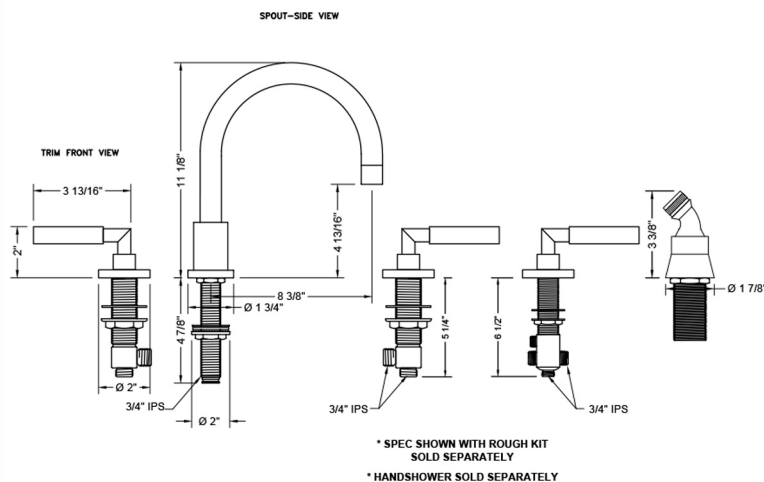

Contempo Roman Tub Set with Slim Lever Handles and Angled Handshower

Model #: 9980-T459-A-TRIM-

FEATURES:

- All brass roman deck mount tub set trim
- Any handshower can be used
- Quick connect/disconnect spout
- Swivel Spout includes full flow aerator
- Includes:
 - 3060-DS hose
 - 8029 angled handshower mount
 - 8019 deck mount sleeve
- Spout Hole Size Min-Max: 1 1/8" - 1 3/4"
- Valve Hole Size Min-Max: 1 1/4" - 1 3/8"
- ADA Compliant Levers
- Requires J-6912-DIV-RGH rough in kit

SPECIFICATION DRAWING:

AVAILABLE HANDLES: