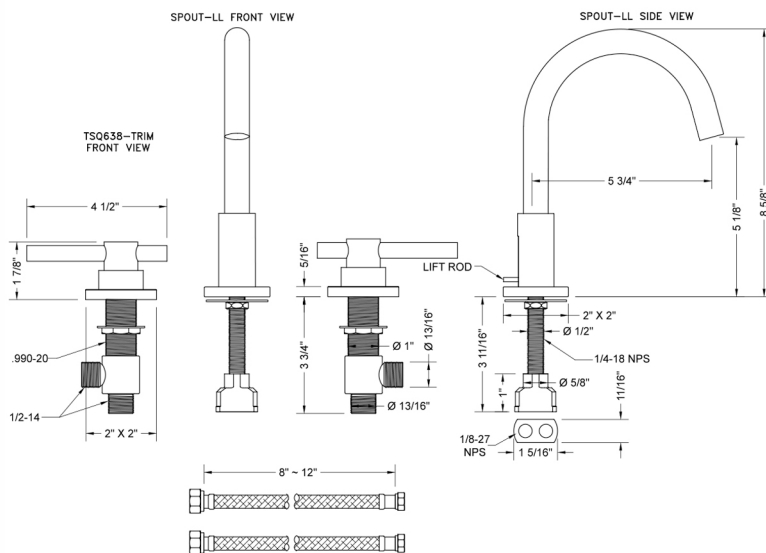

Uptown Contempo Faucet with Square Escutcheons & Low Peg Lever Handles- 0.5 GPM

Model #: 8881-TSQ638-0.5-

FEATURES:

- All brass 8" - 12" widespread faucet includes brass pop-up drain with overflow
- 1/4 turn ceramic valves
- Swivel Spout (For Stationary Spout option, contact JACLO)
- Available Flow Rates: 1.5, 1.2 & 0.5 GPM. Additional flow rate (aerator) options available. Contact JACLO.
- 5 3/4" spout reach
- Spout Hole Size: 1 1/2" - 1 7/8"
- Valve Hole Size: 1 1/8" - 1 5/8"
- ADA Compliant Levers

SPECIFICATION DRAWING:

AVAILABLE HANDLES:

COMPLIANCES: