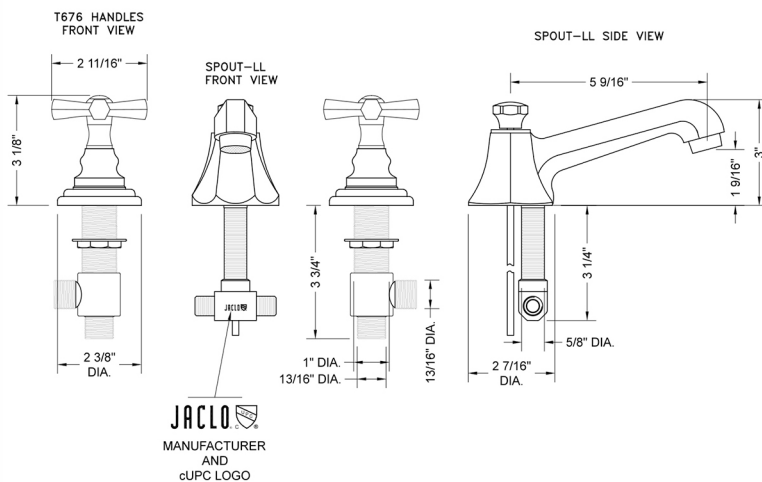

## Westfield Faucet with Hex Cross Handles- 0.5 GPM

**Model #: 6870-T676-0.5-**

### FEATURES:

- All brass 8" - 12" widespread faucet includes brass pop-up drain with overflow
- 1/4 turn ceramic valves
- Stationary Spout
- Available Flow Rates: 1.5, 1.2 & 0.5 GPM. Additional flow rate (aerator) options available. Contact JACLO.
- 5 1/2" spout reach
- Spout Hole Size: 1 1/4" - 2"
- Valve Hole Size: 1 1/8" - 1 5/8"

### SPECIFICATION DRAWING: