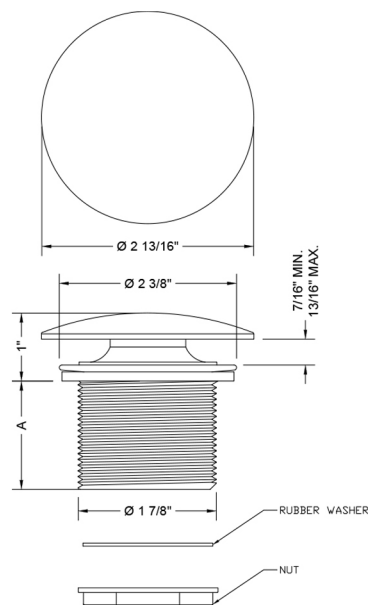

Extra Long Thread Round Toe Control Drain Strainer - 4" Long Thread

Model #: 530-100-

FEATURES:

- 4" long threads for thick tubs
- Round brass cap (2 7/8" diameter)
- Brass body
- Fits JACLO, Gerber and most other manufacturers

SPECIFICATION DRAWING:

BRASS TO-CONTROL DRAIN STRAINER		
PART. #	DESCRIPTION	A
530-75	ROUND TOP TOE-CONTROL DRAIN STRAINER	3"
530-100-	ROUND TOP TOE-CONTROL DRAIN STRAINER	4"
530-125-	ROUND TOP TOE-CONTROL DRAIN STRAINER	5"