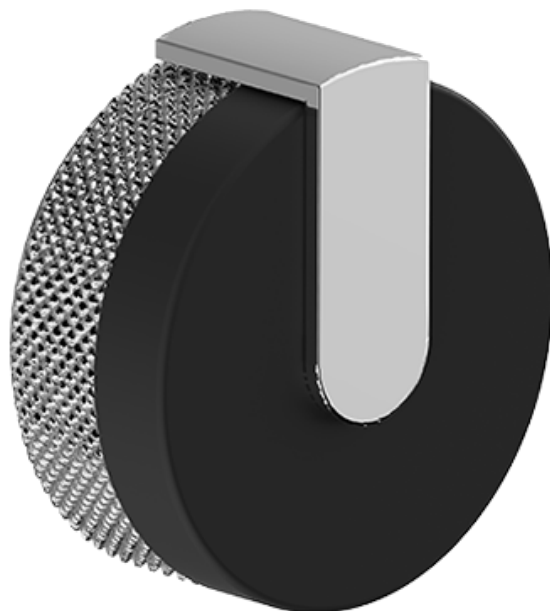

BATHROOM
MOD+ M-Series 3-Way Diverter
Valve Trim with Handle
G-8023-T

GRAFF[®]

MARBLE FINISHES

MB		Storm Black Marble	MG		Forest Green Marble
MW		Smoky White Marble			

BRASS SIGNATURE FINISHES

PC		Polished Chrome	OB		Olive Bronze™
BNi		Brushed Nickel	GM		Gunmetal
PN		Polished Nickel	VBB		Vintage Brushed Brass
UBB		Unfinished Brushed Brass			
UB		Unfinished Brass			
MBK		Matte Black (Available Spring 2019)			
BK		Architectural Black™			
WT		Architectural White			

RG		OR'osa PVD™	AU		24K Gold Plated
OX		Onyx PVD™	BAU		Brushed 24K Gold Plated
PB		Polished Brass PVD	GMD		Gunmetal Distressed
BB		Brushed Brass PVD			

STEP A

Select the spout style

See page 128

See page 128