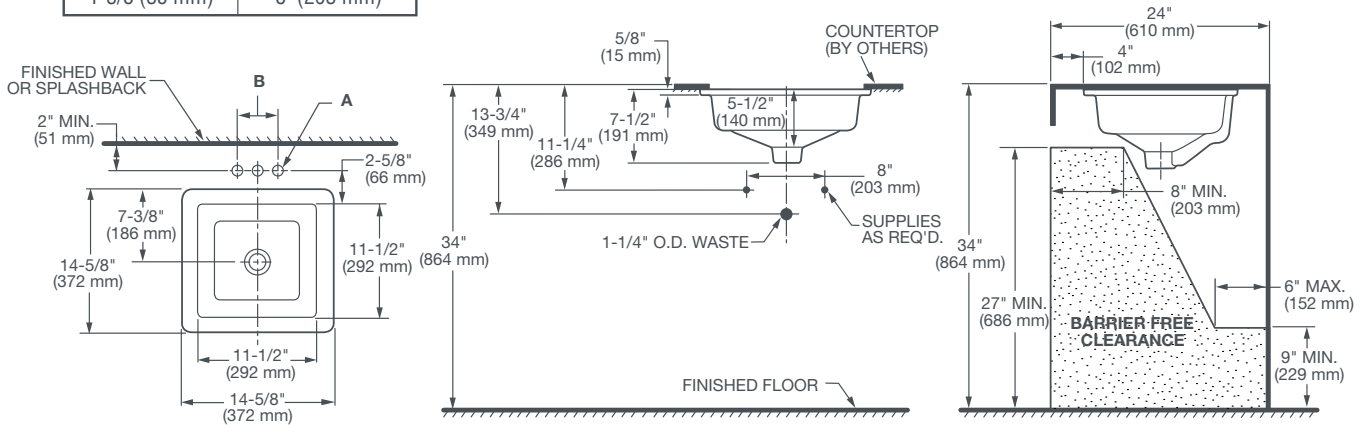

DIMENSIONS

NOMINAL DIMENSIONS

14-5/8" x 14-5/8" x 7-1/2" (372 x 372 x 191 mm)

BOWL INSIDE DIMENSIONS

11-1/2" (292 mm) wide
11-1/2" (292 mm) front to back
5-1/2" (140 mm) depth

COLORS/FINISHES

Canvas White (415), Biscuit (071), Black (178)

ROUGH-IN DIAGRAM SHOWN
ON NEXT PAGE

POP[®]

SQUARE UNDER COUNTER LAVATORY

A-Fitting Dia.	B-Fitting Spread
A	B
1-3/8" (35 mm)	4" (102 mm)
1-3/8" (35 mm)	8" (203 mm)

NOTES:

Dimensions shown for location supplies and "P" trap are suggested. Provide suitable reinforcement for all wall supports. Slab/pedestal anchors and mounting features to be furnished by others. Fittings not included with fixture and must be ordered separately. Installation Instructions supplied with lavatory.

IMPORTANT:

Dimensions of fixtures are nominal and may vary within the range of tolerance established by ANSI standards. These measurements are subject to change or cancellation. No responsibility is assumed for use of superseded or voided pages.