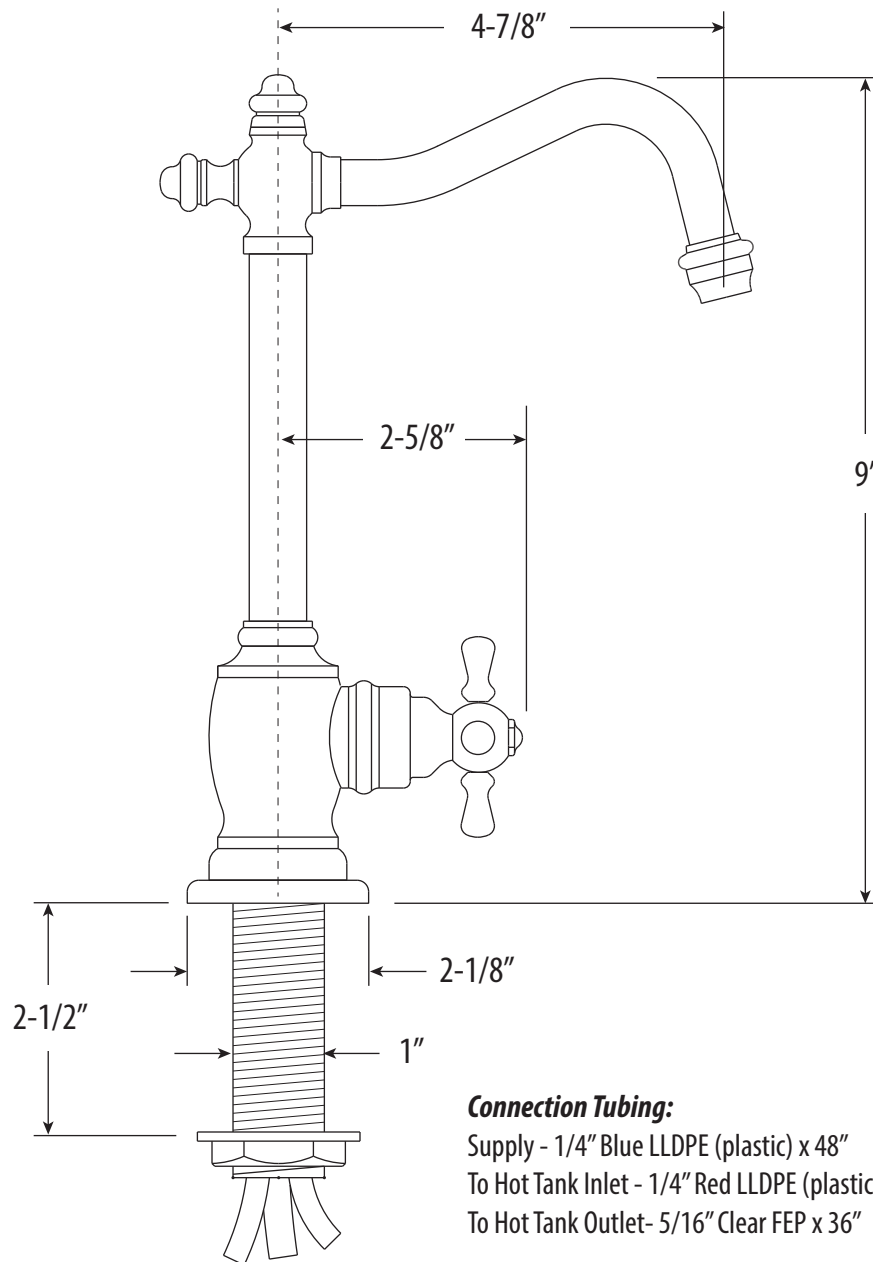

ANNAPOLIS HOT ONLY FILTRATION FAUCET / CROSS HANDLE

1150H

- MAX COUNTER THICKNESS 2-1/2"
- INSTALL HOLE SIZE ADAPTABLE UP TO 1-3/8"

DIMENSIONS MAY VARY AND ARE SUBJECT TO CHANGE. NO RESPONSIBILITY IS ASSUMED FOR USE OF SUPERCEDED OR VOIDED DATA