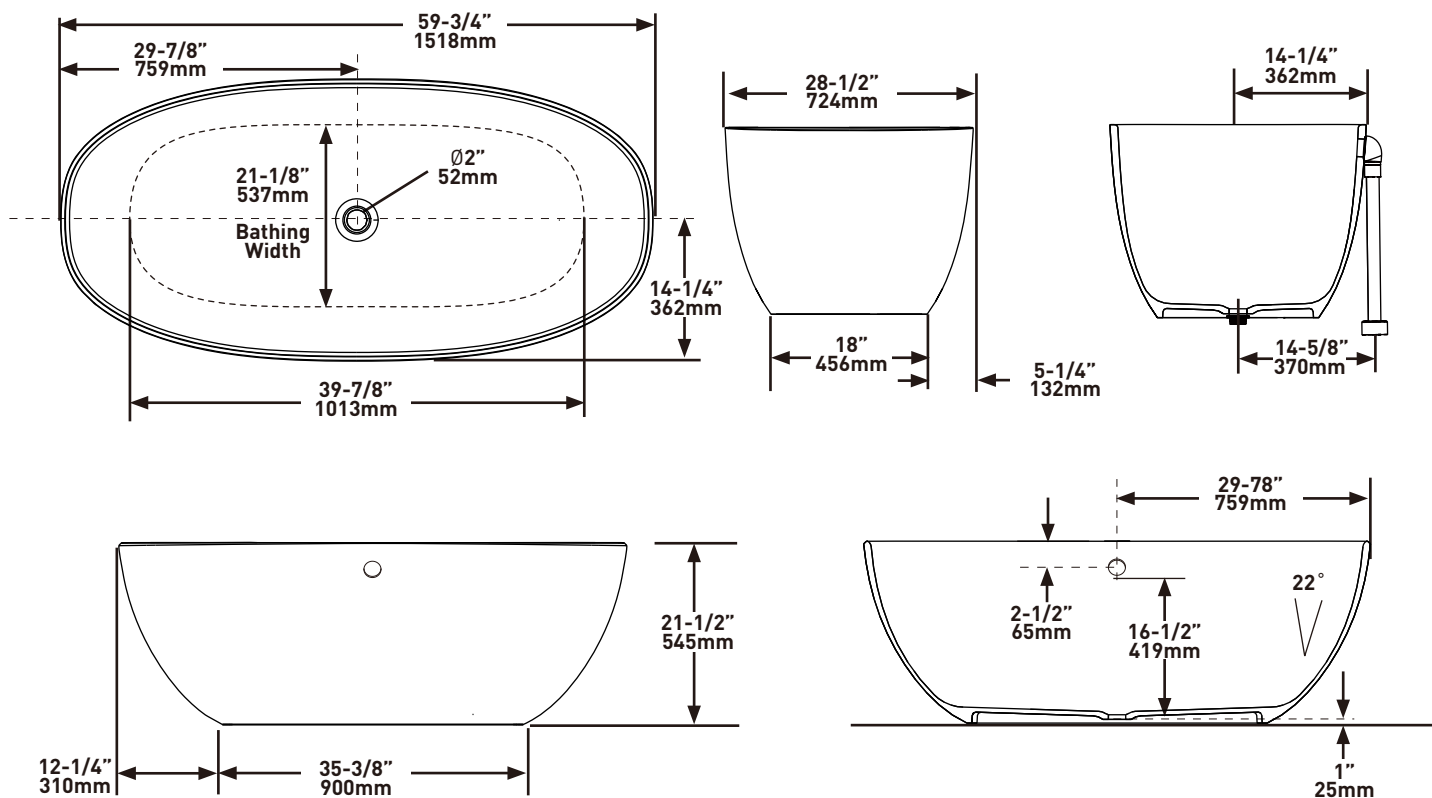

SHAPE

- Oval

SIZE

- Length: 59-3/4" (1518mm), Width: 28-1/2" (724mm), Height: 21-1/2" (545mm)

MATERIAL

- Volcanic Limestone

DRAIN HOLE

- Centered

SPECIFICATIONS

BARCELONA™

60" X 29" Freestanding Soaking Bathtub
With Overflow Hole

MODELS: BA4-N-SW-OF, BA4M-N-SM-OF

For warranty or additional information, contact:

US Customers

U.S.A.
houseofrohl.com/support
1-800-777-9762

FORME

- Ovale

DIMENSIONS

- Longueur : 59-3/4 po (1518 mm), Largeur : 28-1/2 po (725 mm), Hauteur : 21-1/2 po (545mm),

MATÉRIAU

- Pierre calcaire volcanique blanche

ORIFICE D'ÉVACUATION

- Centré

ONTARIO
houseofrohl.ca/support
 1-800-287-5354

ESPECIFICACIONES

FORMA

- Ovalado

TAMAÑO

- Largo: 59-3/4" (1518 mm), Ancho: 28-1/2" (724 mm)
- Altura: 21-1/2" (545 mm)

MATERIAL

- Piedra caliza volcánica