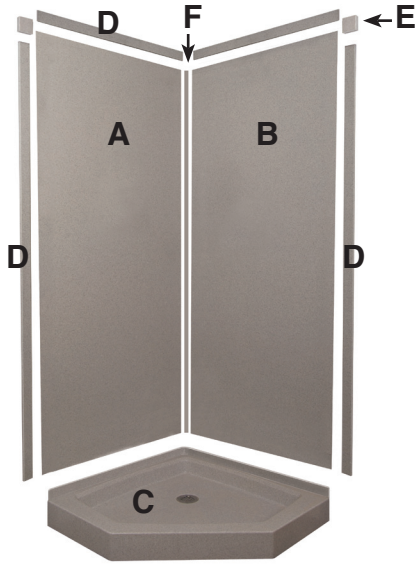

FEATURES

- 42" x 42" Neo Angle Shower Walls for existing construction.
- Solid Surface material for superior strength, beauty and easy cleaning. Surface will not support bacteria growth.
- Walls can be attached to moisture-resistant wall board, or directly over tile with supplied adhesive. Walls are trimmable for custom fit.
- Integrated pieces fit together for an easy, clean installation.
- 3 Piece Wall Kit includes two end walls, back wall and trim kit which includes 2 corner cove molding pieces, 2 corner blocks, finish trim to fit along the top of wall panels and down the outer sides to the shower base, one 11-oz. tube color-matched caulk, three 11-oz. tubes 100% silicone adhesive and one roll mounting tape.
- 5 Year Limited Residential Warranty / 1 Year Commercial Warranty

*Can be trimmed to fit

42" x 42" neo angle shower walls WK42NE

INSTALLATION NOTES:

This product is to be installed according to the installation guide supplied with shower walls. This product designed to be installed over clean, smooth tile, waterproof drywall or cement board. If installing directly over tile, remove all loose pieces and fill for a consistent, smooth substrate.

D. Outside Finish Edge Trim

Outside Finish Edge Trim fits along the top of the wall panels and down the outer edge of the wall panel sides to the shower base.

E. Corner Block Trim

The solid surface corner blocks (set of 2) used at the top outside corners of the walls for a decorative finished appearance.