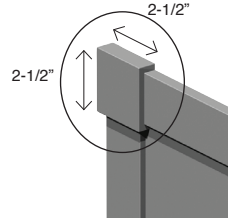

*Can be trimmed to fit

42" x 42" neo angle shower walls WK42NE

INSTALLATION NOTES:

This product is to be installed according to the installation guide supplied with shower walls. This product designed to be installed over clean, smooth tile, waterproof drywall or cement board. If installing directly over tile, remove all loose pieces and fill for a consistent, smooth substrate.

D. Outside Finish Edge Trim

Outside Finish Edge Trim fits along the top of the wall panels and down the outer edge of the wall panel sides to the shower base.

E. Corner Block Trim

The solid surface corner blocks (set of 2) used at the top outside corners of the walls for a decorative finished appearance.