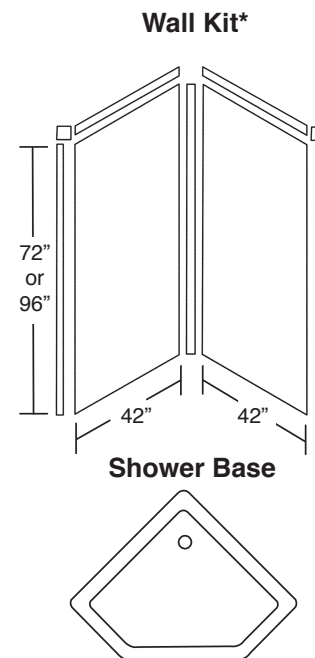

FEATURES

- 42" x 42" Neo Angle Shower Walls for existing construction.
- Solid Surface material for superior strength, beauty and easy cleaning. Surface will not support bacteria growth.
- Walls can be attached to moisture-resistant wall board, or directly over tile with supplied adhesive. Walls are trimmable for custom fit.
- Integrated pieces fit together for an easy, clean installation.
- 3 Piece Wall Kit includes two end walls, back wall and trim kit which includes 2 corner cove molding pieces, 2 corner blocks, finish trim to fit along the top of wall panels and down the outer sides to the shower base, one 11-oz. tube color-matched caulk, three 11-oz. tubes 100% silicone adhesive and one roll mounting tape.
- 5 Year Limited Residential Warranty / 1 Year Commercial Warranty

Shown with PAN4242NCC Shower Base, ACCESS0002 Recessed Shampoo Caddy

Specified Model

	SIZE	MODEL NO.	DESCRIPTION	Width	Depth	Height
SHOWER WALL KIT						
<input type="checkbox"/>	42" x 42"	WK42NE72	Shower Wall Kit	42"	to 42"	72"
<input type="checkbox"/>	42" x 42"	WK42NE96	Shower Wall Kit	42"	to 42"	96"
OPTIONAL COMPONENTS						
<input type="checkbox"/>	42" x 42"	PAN4242NCC	Shower Base	42"	42"	4"
	Caddies, Shelves, Seat and Window Trim Kit (see separate spec. sheet)					
COMPLETE SHOWER KITS						
<input type="checkbox"/>	42" x 42"	SK42NE72	Walls & Base Kit	42"	42"	76"
<input type="checkbox"/>	42" x 42"	SK42NE96	Walls & Base Kit	42"	42"	100"

*Can be trimmed to fit

42" x 42" neo angle shower walls WK42NE

INSTALLATION NOTES:

This product is to be installed according to the installation guide supplied with shower walls. This product designed to be installed over clean, smooth tile, waterproof drywall or cement board. If installing directly over tile, remove all loose pieces and fill for a consistent, smooth substrate.