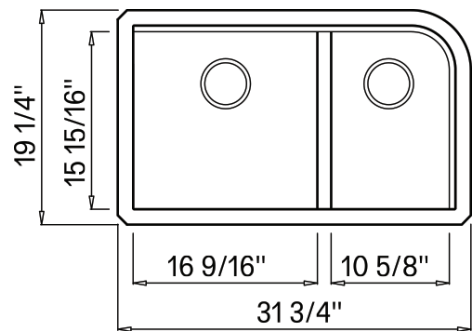

Specified Model

Model	RUDJ3118
Overall Dimensions	L31 ³ / ₄ " x W19 ¹ / ₄ " x D9 ¹ / ₂ "
Left Bowl Dimensions	L16 ⁹ / ₁₆ " x W15 ¹⁵ / ₁₆ " x D8 ³¹ / ₃₂ "
Right Bowl Dimensions	L10 ⁵ / ₈ " x W15 ¹⁵ / ₁₆ " x D8 ³¹ / ₃₂ "
Faucet Holes	0
Shipping Weight	48 lbs.
Material	silQ®granite
Installation	under counter mounted
Required	2 basket strainers not supplied