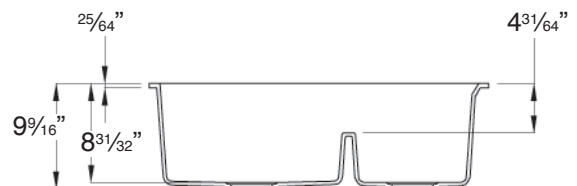

Specified Model

Model	RUDJ3118
Overall Dimensions	L31 ³ / ₄ " x W19 ¹ / ₄ " x D9 ¹ / ₂ "
Left Bowl Dimensions	L16 ⁹ / ₁₆ " x W15 ¹⁵ / ₁₆ " x D8 ³¹ / ₃₂ "
Right Bowl Dimensions	L10 ⁵ / ₈ " x W15 ¹⁵ / ₁₆ " x D8 ³¹ / ₃₂ "
Faucet Holes	0
Shipping Weight	48 lbs.
Material	silQ®granite
Installation	under counter mounted
Required	2 basket strainers not supplied