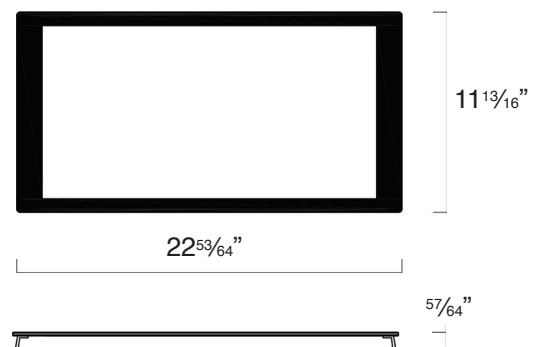

FEATURES

- Cutting Board is made of tempered glass.
- Rubber feet protect sink and countertop.
- Designed specifically to fit Transolid silQ®granite top mount sinks. See Specified Model chart below.
- Limited 1 Year Residential Warranty

COLOR

- Frosted glass

Specified Model

	Model No.	Fits silQ®granite Sinks	Dimensions	Ship Wt.(lbs.)
<input type="checkbox"/>	TGCB2312	Aversa® ATDD3322, ATDE3322 Radius® RTDE3322, RTDJ3322, RTDO3322, RTSS3322	11 ¹³ / ₁₆ " x 22 ⁵³ / ₆₄ " x 5 ⁷ / ₆₄ "	9