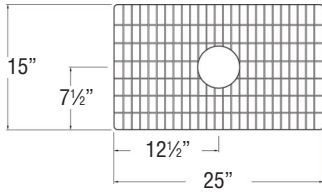

Model	FUSC302010
Overall Dimensions	L29 ⁵¹ / ₆₄ " x W19 ⁴⁵ / ₆₄ " x D9 ²⁹ / ₃₂ " 757 x 500 x 252
Bowl Dimensions	L27" x W17 ⁷ / ₈ " x D9 ¹ / ₂ " 686 x 454 x 241
Drain hole:	3 ⁵ / ₈ " (92mm)
Shipping Weight	100.3 lbs. 45.5 kg.
Material	Fireclay
Color	White
Installation	under counter mounted
Required	template, included

Codes/Standards

ASME A112.19.3/CSA B45.4

Notes

Install this product according to the installation instructions.

Optional Accessories

TSGF30201 Bottom Sink Grid

2210R Covered Flip Top Sink Strainer.

Water drains easily when cover is in place. Cover flips up with easy touch. Cover makes a flat surface at the sink bottom that prevents food waste from getting into the strainer basket for easy sink clean up. Polypropylene housing. Fits standard 3 1/2" opening.