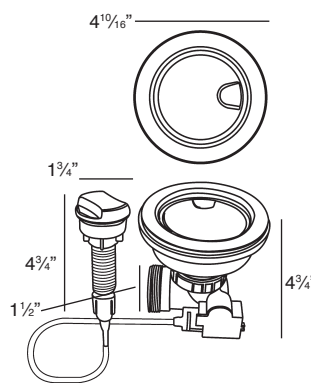

Model	FUSC302010
Overall Dimensions	L29 ⁵¹ / ₆₄ " x W19 ⁴⁵ / ₆₄ " x D9 ²⁹ / ₃₂ " 757 x 500 x 252
Bowl Dimensions	L27" x W17 ⁷ / ₈ " x D9 ¹ / ₂ " 686 x 454 x 241
Drain hole:	3 ⁵ / ₈ " (92mm)
Shipping Weight	100.3 lbs. 45.5 kg.
Material	Fireclay
Color	White
Installation	under counter mounted
Required	template, included

Codes/Standards

ASME A112.19.3/CSA B45.4

Notes

Install this product according to the installation instructions.

Optional Accessories

TSGF30201 Bottom Sink Grid

2210R Covered Flip Top Sink Strainer.

Water drains easily when cover is in place. Cover flips up with easy touch. Cover makes a flat surface at the sink bottom that prevents food waste from getting into the strainer basket for easy sink clean up. Polypropylene housing. Fits standard 3 1/2" opening.

2310 Remote Covered Flip Top Sink Strainer.

Turn the remote knob to open and close drain. Water drains easily when cover is in place. Cover flips up with easy touch. Cover makes a flat surface at the sink bottom that prevents food waste from getting into the strainer basket for easy sink clean up. Polypropylene housing. Fits standard 3 1/2" opening. 1 3/8" hole required in countertop for remote installation. Remote cable 25 1/2" L.