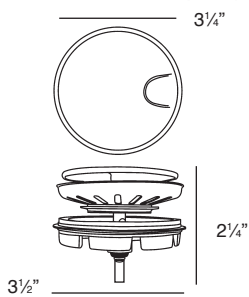

Water drains easily when cover is in place. Cover flips up with easy touch. Polypropylene housing. Top mount installation for 3 1/2" opening.