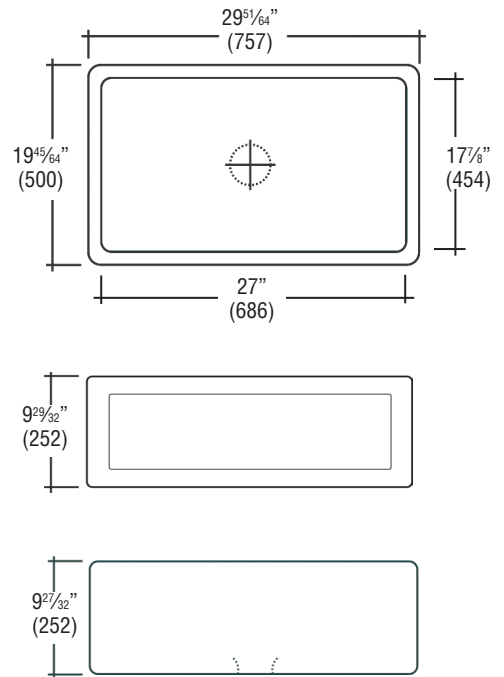

Features

- 29⁵¹/₆₄" (757) x 19⁴⁵/₆₄" (500) x 9²⁹/₃₂" (252) kitchen sink.
- Single compartment.
- Sink is glazed on all four exterior sides. Suitable for undermount, flush mount, built-up, or above counter installation.
- Farmhouse style with a wrap around 9²⁹/₃₂" (252) high apron front.
- Front panel is reversible. Country pattern on one side, plain front (no pattern) on other side.
- Made of highest grade fireclay, which is clay heated to an extremely high 1600° making the sink hard and durable, with a beautiful high shine.
- Durability of fireclay means it is resistant to scratches and chips and is easy to clean.
- Extra deep bowl means more room for big pots.
- Fits 36" (914) minimum base cabinet width.

Model	FUSC302010
Overall Dimensions	L29 ⁵¹ / ₆₄ " x W19 ⁴⁵ / ₆₄ " x D9 ²⁹ / ₃₂ " 757 x 500 x 252
Bowl Dimensions	L27" x W17 ⁷ / ₈ " x D9 ¹ / ₂ " 686 x 454 x 241
Drain hole:	3 ⁵ / ₈ " (92mm)
Shipping Weight	100.3 lbs. 45.5 kg.
Material	Fireclay
Color	White
Installation	under counter mounted
Required	template, included