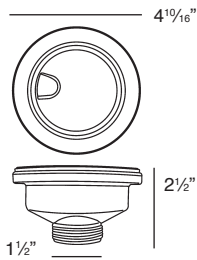

Model	FUSC302010
Overall Dimensions	L29 ⁵¹ / ₆₄ " x W19 ⁴⁵ / ₆₄ " x D9 ²⁹ / ₃₂ " 757 x 500 x 252
Bowl Dimensions	L27" x W17 ⁷ / ₈ " x D9 ¹ / ₂ " 686 x 454 x 241
Drain hole:	3 ⁵ / ₈ " (92mm)
Shipping Weight	100.3 lbs. 45.5 kg.
Material	Fireclay
Color	White
Installation	under counter mounted
Required	template, included

Codes/Standards

ASME A112.19.3/CSA B45.4

Notes

Install this product according to the installation instructions.

Optional Accessories

TSGF30201 Bottom Sink Grid

2210R Covered Flip Top Sink Strainer.

Water drains easily when cover is in place. Cover flips up with easy touch. Cover makes a flat surface at the sink bottom that prevents food waste from getting into the strainer basket for easy sink clean up. Polypropylene housing. Fits standard 3 1/2" opening.

2310 Remote Covered Flip Top Sink Strainer.

Turn the remote knob to open and close drain. Water drains easily when cover is in place. Cover flips up with easy touch. Cover makes a flat surface at the sink bottom that prevents food waste from getting into the strainer basket for easy sink clean up. Polypropylene housing. Fits standard 3 1/2" opening. 1 3/8" hole required in countertop for remote installation. Remote cable 25 1/2" L.