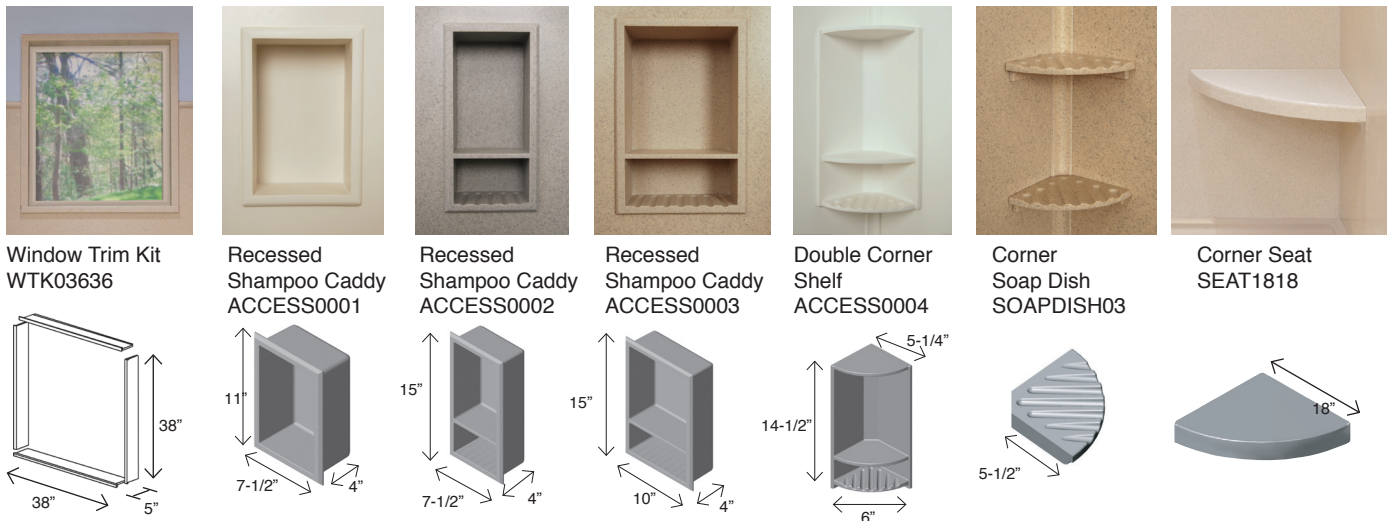

FEATURES

- All accessories can be used with Decor shower and tub walls.
- On-site installation.
- Solid Surface material for superior strength, beauty and easy cleaning. Surface will not support bacteria growth.
- 3 Recessed Shower Caddies
- 1 Corner Soap Dish, 1 Double Corner Shelf
- 1 Corner Shower Seat
- Window Trim Kit fits openings up to 36"
- 10 Year Limited Residential Warranty / 3 Year Commercial Warranty

COLORS

- 7 Décor colors.

Specified Model

	SIZE	MODEL NO.	DESCRIPTION	Width	Depth	Height
ACCESSORIES						
<input type="checkbox"/>	36" x 36"	WTK03636	Window Trim	38"	5"	38"
<input type="checkbox"/>	11" x 7½"	ACCESS0001	Recessed Shampoo Caddy	7½"	4"	11"
<input type="checkbox"/>	15" x 7½"	ACCESS0002	Recessed Shampoo Caddy	7½"	4"	15"
<input type="checkbox"/>	15" x 10"	ACCESS0003	Recessed Shampoo Caddy	10"	4"	15"
<input type="checkbox"/>	6" x 14½"	ACCESS0004	Double Corner Shelf	6"	5¼"	14½"
<input type="checkbox"/>	5½" x 5½"	SOAPDISH03	Corner Soap Dish	5½"	5½"	1½"
<input type="checkbox"/>	18" x 18"	SEAT1818	Corner Shower Seat	18"	18"	3"

Shown with WTK03636 Window Trim Kit, SEAT1818 Corner Seat, SOAPDISH03 (2) Corner Soap Dishes.

For use with Decor Series

To Be Specified: Color

<input type="checkbox"/>	A0 Desert Earth
<input type="checkbox"/>	A1 Moonlight
<input type="checkbox"/>	A2 Seaside
<input type="checkbox"/>	A6 Cameo
<input type="checkbox"/>	A8 Matrix White
<input type="checkbox"/>	B0 Matrix Dusk
<input type="checkbox"/>	B2 Matrix Sand