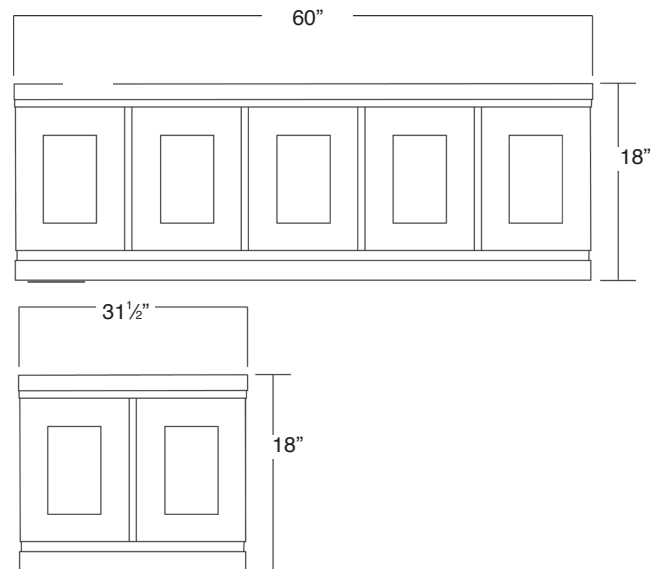

## FEATURES

- 60" x 18" front skirt panel.
- 31.5" x 18" end skirt panel.
- Resin stone material.
- For use with undermount or drop-in bathtub.
- 10 Year Limited Residential Warranty  
3 Year Commercial Warranty

## Specified Model

Model	SCS60	SCS32
Dimensions	L60" x H19"	L31.5" x H19"
Item Weight	37.5 lbs.	22.05 lbs.
Shipping Weight		
Material	Resin Stone	Resin Stone
Installation	drop-in or under mount bathtub	