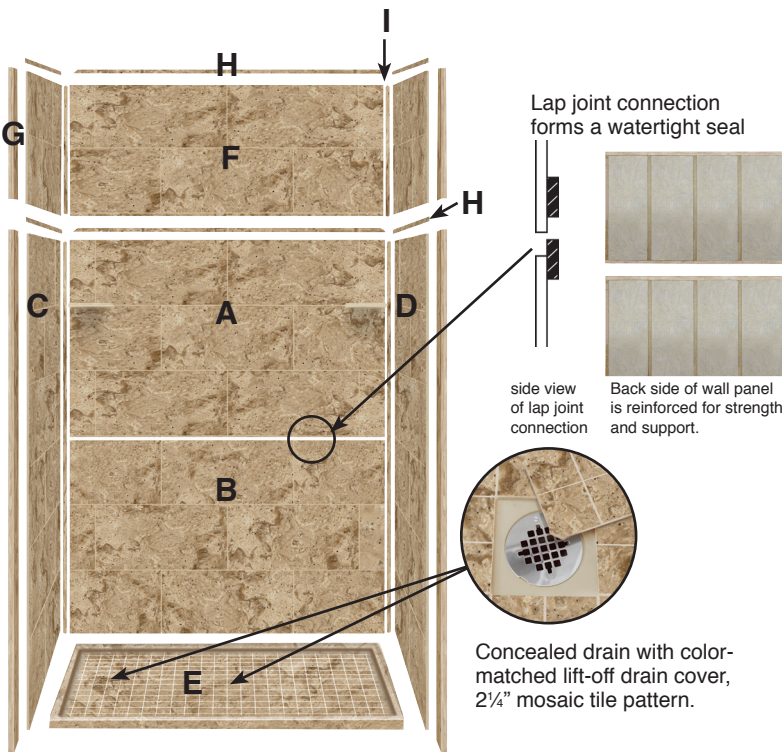

FEATURES

- 60" x 36" Shower Walls for existing construction.
- Thick 1/4" 100% Solid Surface material for superior strength, beauty and easy cleaning. Surface will not support bacteria growth.
- Walls can be attached to moisture-resistant wall board, or directly over tile with supplied adhesive. Walls are trimmable for custom fit.
- Integrated pieces fit together for an easy, clean installation. Lap joint connection between upper and lower back wall forms a watertight seal.
- Two wall shelves included for convenient storage
- Wall Kit includes two wrap around front edge trim pieces, front and side top bullnose trim pieces with coped, mitered inside corners, two inside flat corner molding pieces, one 1-oz. tube mounting adhesive, four 11-oz. tubes 100% silicone adhesive and one roll mounting tape.
- 10 Year Limited Residential Warranty / 3 Year Commercial Warranty

Plain / Colors

<input type="checkbox"/>	01 White
<input type="checkbox"/>	08 Biscuit
<input type="checkbox"/>	67 Matrix Khaki
<input type="checkbox"/>	86 Sea Shore

Shown with F6032R Shower Base, X6062 Extension Wall Kit

60" x 36" shower walls RBE 6067

INSTALLATION NOTES:

This product is to be installed according to the installation guide supplied with shower walls. This product designed to be installed over clean, smooth tile, waterproof drywall or cement board. If installing directly over tile, remove all loose pieces and fill for a consistent, smooth substrate.

F. Outside Edge Trim

Outside Edge Trim wraps around shower wall for finished look

G. Bullnose Trim

The solid surface bullnose molding used along the top edge of the walls is contoured for easy fitting.

H. Inside Corner Molding