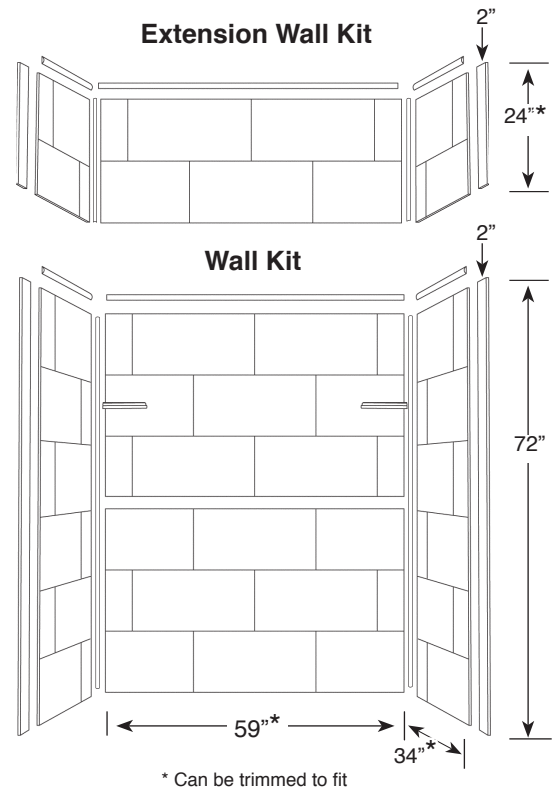

FEATURES

- 60" x 36" Shower Walls for existing construction.
- Thick 1/4" 100% Solid Surface material for superior strength, beauty and easy cleaning. Surface will not support bacteria growth.
- Walls can be attached to moisture-resistant wall board, or directly over tile with supplied adhesive. Walls are trimmable for custom fit.
- Integrated pieces fit together for an easy, clean installation. Lap joint connection between upper and lower back wall forms a watertight seal.
- Two wall shelves included for convenient storage
- Wall Kit includes two wrap around front edge trim pieces, front and side top bullnose trim pieces with coped, mitered inside corners, two inside flat corner molding pieces, one 1-oz. tube mounting adhesive, four 11-oz. tubes 100% silicone adhesive and one roll mounting tape.
- 10 Year Limited Residential Warranty / 3 Year Commercial Warranty

COLORS

- 4 Transitions colors with a 12" x 24" subway tile pattern.
- 4 Classic colors with plain pattern.

OPTIONS

- Extension wall panels add up to 24" of height to extend shower walls to ceiling.
- Matching shower base with concealed drain.
- 3 Wall Pockets: horizontal, vertical or arched; Window Trim Kit and Shower Seats also available. See Accessories Specification sheet for details.

Specified Model