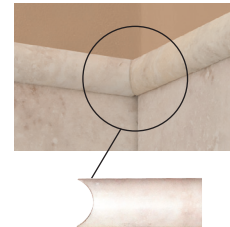

FEATURES

- 60" x 36" Shower Walls for existing construction.
- Thick 1/4" 100% Solid Surface material for superior strength, beauty and easy cleaning. Surface will not support bacteria growth.
- Walls can be attached to moisture-resistant wall board, or directly over tile with supplied adhesive. Walls are trimmable for custom fit.
- Integrated pieces fit together for an easy, clean installation. Lap joint connection between upper and lower back wall forms a watertight seal.
- Two wall shelves included for convenient storage
- Wall Kit includes two wrap around front edge trim pieces, front and side top bullnose trim pieces with coped, mitered inside corners, two inside flat corner molding pieces, one 1-oz. tube mounting adhesive, four 11-oz. tubes 100% silicone adhesive and one roll mounting tape.
- 10 Year Limited Residential Warranty / 3 Year Commercial Warranty

Plain / Colors

<input type="checkbox"/>	01 White
<input type="checkbox"/>	08 Biscuit
<input type="checkbox"/>	67 Matrix Khaki
<input type="checkbox"/>	86 Sea Shore

Shown with F6032R Shower Base, X6062 Extension Wall Kit

60" x 36" shower walls RBE 6067

INSTALLATION NOTES:

This product is to be installed according to the installation guide supplied with shower walls. This product designed to be installed over clean, smooth tile, waterproof drywall or cement board. If installing directly over tile, remove all loose pieces and fill for a consistent, smooth substrate.

F. Outside Edge Trim

Outside Edge Trim wraps around shower wall for finished look

G. Bullnose Trim

The solid surface bullnose molding used along the top edge of the walls is contoured for easy fitting.

H. Inside Corner Molding