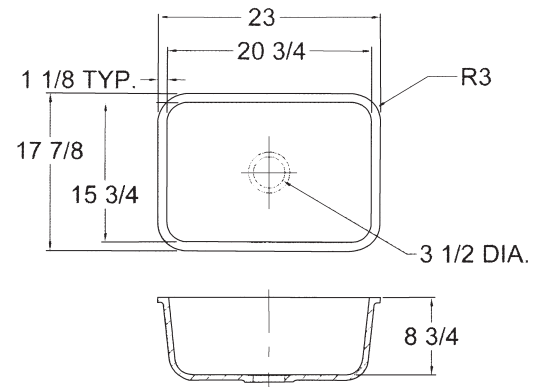

**FEATURES**

- 23" x 18" x 8¾" Gourmet single bowl.
- Under counter mount kitchen sink.
- Solid surface material is non-porous. Scratches and stains like coffee, juice, berries and burns are easily removed with abrasive cleaners, restoring and renewing original finish.
- Transolid sinks are durable, withstand impact and heat resistant up to 375°.
- 10 Year Limited Residential Warranty / 3 Year Commercial Warranty

**COLORS**

- 00 White
- 08 Biscuit

**Specified Model**

Model	<b>KSU2318</b>
Overall Dimensions	L23" x W17⅞" x D8¾"
Bowl Dimensions	L20¾" x W15¾" x D8¾"
Faucet Holes	0
Shipping Weight	22 lbs.
Material	Solid Surface
Installation	countertop mounted
Required	1 basket strainer not supplied