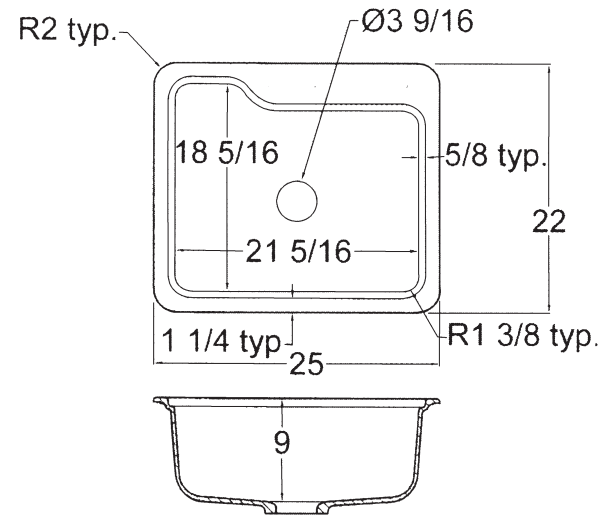

**FEATURES**

- 25" x 22" x 10" Gourmet single bowl.
- Top mount self-rimming kitchen sink.
- Solid surface material is non-porous. Scratches and stains like coffee, juice, berries and burns are easily removed with abrasive cleaners, restoring and renewing original finish.
- Transolid sinks are durable, withstand impact and heat resistant up to 375°.
- 10 Year Limited Residential Warranty / 3 Year Commercial Warranty

**COLORS**

- 00 White
- 05 Almond
- 08 Biscuit
- 60 Matrix Sand
- 67 Matrix Khaki
- 68 Matrix Summit

**Specified Model**

|                    |   |
|--------------------|---|
| Model              | <b>KST25221</b>   |
| Overall Dimensions | L25" x W22" x D10"  |
| Bowl Dimensions    | L21 <sup>5</sup> / <sub>16</sub> " x W18 <sup>5</sup> / <sub>16</sub> " x D9" |
| Faucet Holes       | up to 3   |
| Shipping Weight    | 23 lbs.   |
| Material           | Solid Surface   |
| Installation       | countertop mounted  |
| Required           | 1 basket strainer<br>not supplied   |