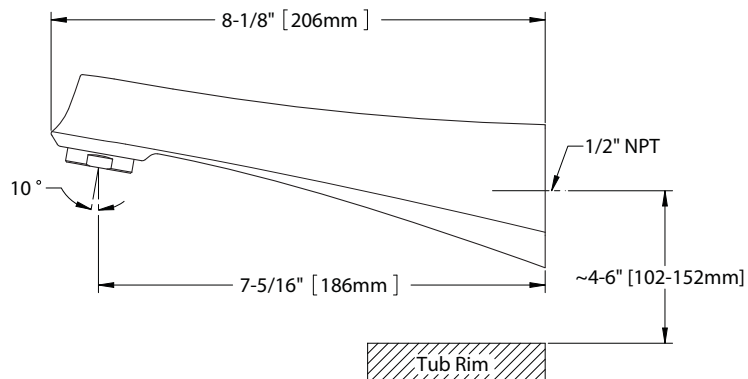

FEATURES

- Laminar flow
- Brass construction
- 1/2" NPT connection

COLORS/FINISHES

- #CP Polished Chrome
- #BN Brushed Nickel
- #PN Polished Nickel

CODES/STANDARDS

- Meets or exceeds ASME A112.18.1/CSA B125.1
- Certifications: IAPMO(cUPC), State of Massachusetts and others
- Code Compliance: UPC, IPC, NSPC, NPC Canada, and others

PRODUCT SPECIFICATION

The tub spout shall have a laminar flow. Product shall feature brass construction. Product shall have 1/2" NPT connection. Product shall be TOTO Model TS230E#_____.

TS230E

Wyeth™ Wall Spout

SPECIFICATIONS

- Warranty Lifetime Limited Warranty (Residential Use)
One Year (Commercial Use)
- Material Brass
- Shipping Weight 2.7 lbs.
- Shipping Dimensions 9-1/4"L x 4"W x 3-1/2"H

TOTO®

These dimensions and specifications are subject to change without notice