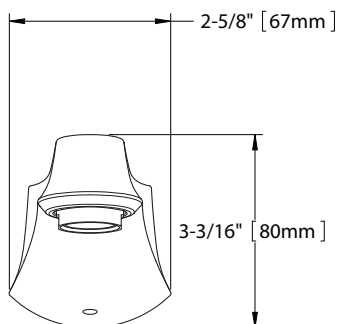

PRODUCT SPECIFICATION

The tub spout shall have a laminar flow. Product shall feature brass construction. Product shall have 1/2" NPT connection. Product shall be TOTO Model TS230E#_____.

TS230E

Wyeth™ Wall Spout

SPECIFICATIONS

- Warranty Lifetime Limited Warranty (Residential Use)
One Year (Commercial Use)
- Material Brass
- Shipping Weight 2.7 lbs.
- Shipping Dimensions 9-1/4"L x 4"W x 3-1/2"H

TOTO®

These dimensions and specifications are subject to change without notice