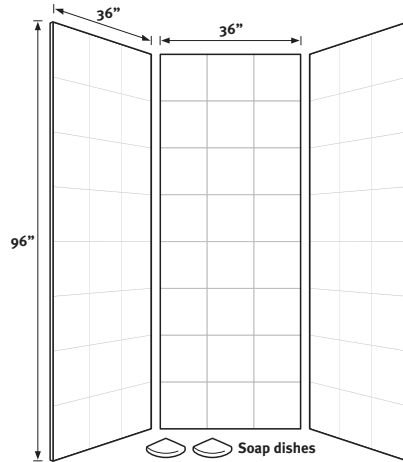

FEATURES

- Chamfered-edges on the 12-inch square tile pattern provide the high-end look of travertine.
- No grout to maintain; will not mold or mildew.
- Ideal for remodeling; easier to install than tile—panels glue up over existing surface.
- Coordinates with other Swanstone bath products.
- Heat resistant—walls can handle steamer units.
- Compression molding means superior durability.

Designed to fit base areas
36" deep or smaller x 36" wide x 96" high or smaller
(914 mm x 914 mm x 2438 mm)

SPECIFICATIONS

SQMK96-3636 Swanstone Square Tile Shower Wall Kit

Model	Part	Base Area Designed To Fit	Ship Wt. Lb.	Ship FedEx	Carton Dims. In.	Cu. Ft.
SQMK96-3636	SQMK963636	36"D x 36"W x 96"H* (914 mm x 914 mm x 2438 mm) (*or smaller)	245	–	42 x 4 x 102	10

Kit Includes: Two side panels, one back panel, two corner soap shelves.

Packaging: Each kit is packed in an individual carton.

ACCESSORIES

See page 36 for complete listing of all wall accessories.

STANDARDS AND RATINGS