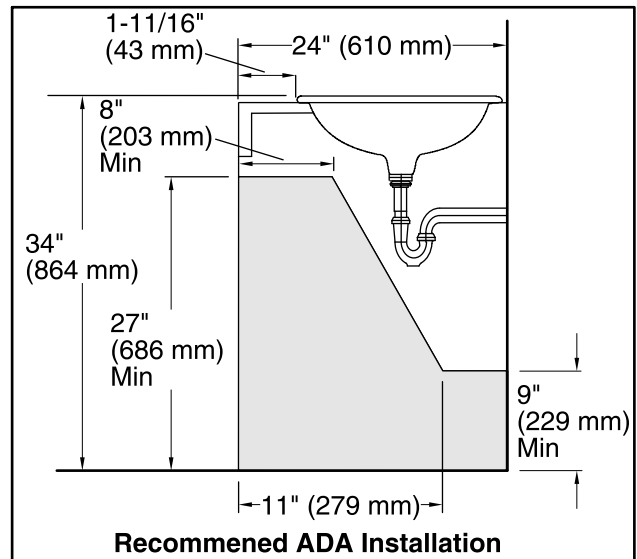

Technical Information

All product dimensions are nominal.

- Bowl configuration: Single
- Installation: Drop-in
- Bowl area (Only): Length: 17" (432 mm)
  Width: 10-7/8" (276 mm)
  Water depth: 4-7/8" (124 mm)
- Number of deck holes: 3
- Faucet hole spacing: 4" (102 mm)
- Faucet hole(s): 1-3/16" (30 mm)
- Drain hole: 1-3/4" (44 mm)
- Template: 1003767-7, required, included

Notes

- Install this product according to the installation instructions.
- Measure your actual product for roughing-in details.
- ADA compliant when installed to the specific requirements of these regulations.