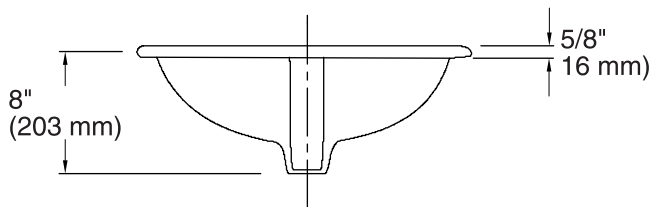

**Features**

- Drop-in installation
- Grade A vitreous china with a hard, glossy finish
- 4" centerset faucet holes

**ADA**

**Codes/Standards**

ASME A112.19.2/CSA B45.1  
ADA  
ICC/ANSI A117.1

**STERLING® Warranty - Toilets and Lavatories**

See website for detailed warranty information.

**Available Colors/Finishes**

*Color tiles intended for reference only.*

Color	Code	Description
	0	White
	96	KOHLER Biscuit
	47	Almond

**Technical Information**

All product dimensions are nominal.

- Bowl configuration: Single
- Installation: Drop-in
- Bowl area (Only): Length: 17" (432 mm)  
Width: 10-7/8" (276 mm)  
Water depth: 4-7/8" (124 mm)
- Number of deck holes: 3
- Faucet hole spacing: 4" (102 mm)
- Faucet hole(s): 1-3/16" (30 mm)
- Drain hole: 1-3/4" (44 mm)
- Template: 1003767-7, required, included