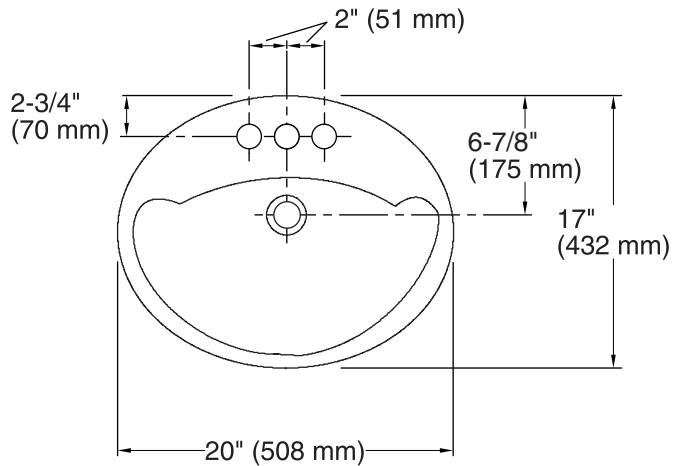

**Features**

- Drop-in installation
- Grade A vitreous china with a hard, glossy finish
- 4" centerset faucet holes

**ADA**

**Codes/Standards**

ASME A112.19.2/CSA B45.1  
ADA  
ICC/ANSI A117.1

**STERLING® Warranty - Toilets and Lavatories**

See website for detailed warranty information.

**Available Colors/Finishes**

*Color tiles intended for reference only.*

Color	Code	Description
	0	White
	96	KOHLER Biscuit
	47	Almond

**Technical Information**

All product dimensions are nominal.

- Bowl configuration: Single
- Installation: Drop-in
- Bowl area (Only): Length: 17" (432 mm)  
Width: 10-7/8" (276 mm)  
Water depth: 4-7/8" (124 mm)
- Number of deck holes: 3
- Faucet hole spacing: 4" (102 mm)
- Faucet hole(s): 1-3/16" (30 mm)
- Drain hole: 1-3/4" (44 mm)
- Template: 1003767-7, required, included