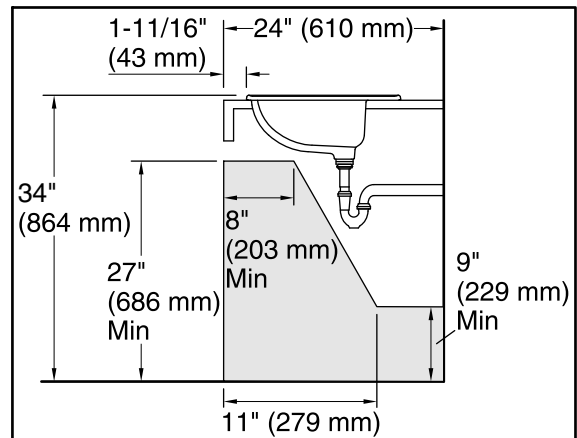

Features

- Drop-in installation
- Grade A vitreous china with a hard, glossy finish
- 4" centerset faucet holes
- Center drain and overflow

ADA

Codes/Standards

ASME A112.19.2/CSA B45.1
ADA
ICC/ANSI A117.1

Recommended ADA Installation

Technical Information

All product dimensions are nominal.

- Bowl configuration: Single
- Installation: Drop-in
- Bowl area (Only): Length: 15-3/4" (400 mm)
Width: 12-5/8" (321 mm)
Water depth: 4-7/8" (124 mm)
- Number of deck holes: 3
- Faucet hole spacing: 4" (102 mm)
- Faucet hole(s): 1-3/16" (30 mm)
- Drain hole: 1-3/4" (44 mm)
- Template: 1003766-7, required, included