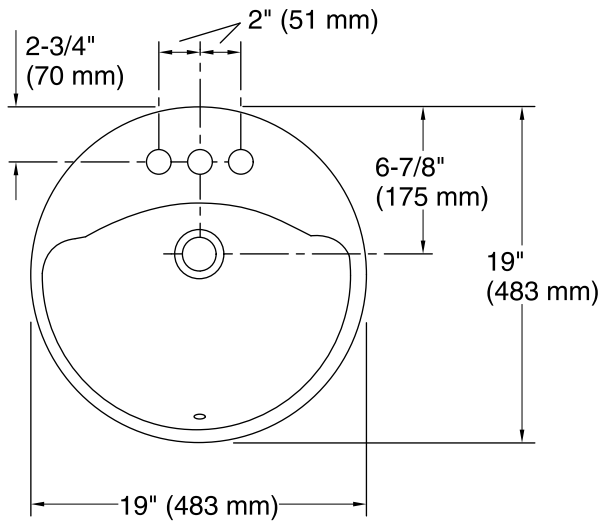

Features

- Drop-in installation
- Grade A vitreous china with a hard, glossy finish
- 4" centerset faucet holes
- Center drain and overflow

ADA

Codes/Standards

ASME A112.19.2/CSA B45.1
ADA
ICC/ANSI A117.1

Recommended ADA Installation

Technical Information

All product dimensions are nominal.

- Bowl configuration: Single
- Installation: Drop-in
- Bowl area (Only): Length: 15-3/4" (400 mm)
Width: 12-5/8" (321 mm)
Water depth: 4-7/8" (124 mm)
- Number of deck holes: 3
- Faucet hole spacing: 4" (102 mm)
- Faucet hole(s): 1-3/16" (30 mm)
- Drain hole: 1-3/4" (44 mm)
- Template: 1003766-7, required, included