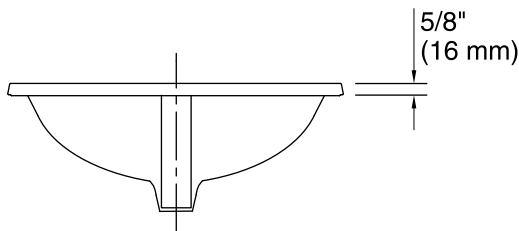

Features

- Drop-in installation
- Grade A vitreous china with a hard, glossy finish
- 4" centerset faucet holes
- Center drain and overflow

ADA

Codes/Standards

ASME A112.19.2/CSA B45.1
ADA
ICC/ANSI A117.1

Recommended ADA Installation

Technical Information

All product dimensions are nominal.

- Bowl configuration: Single
- Installation: Drop-in
- Bowl area (Only): Length: 15-3/4" (400 mm)
Width: 12-5/8" (321 mm)
Water depth: 4-7/8" (124 mm)
- Number of deck holes: 3
- Faucet hole spacing: 4" (102 mm)
- Faucet hole(s): 1-3/16" (30 mm)
- Drain hole: 1-3/4" (44 mm)
- Template: 1003766-7, required, included