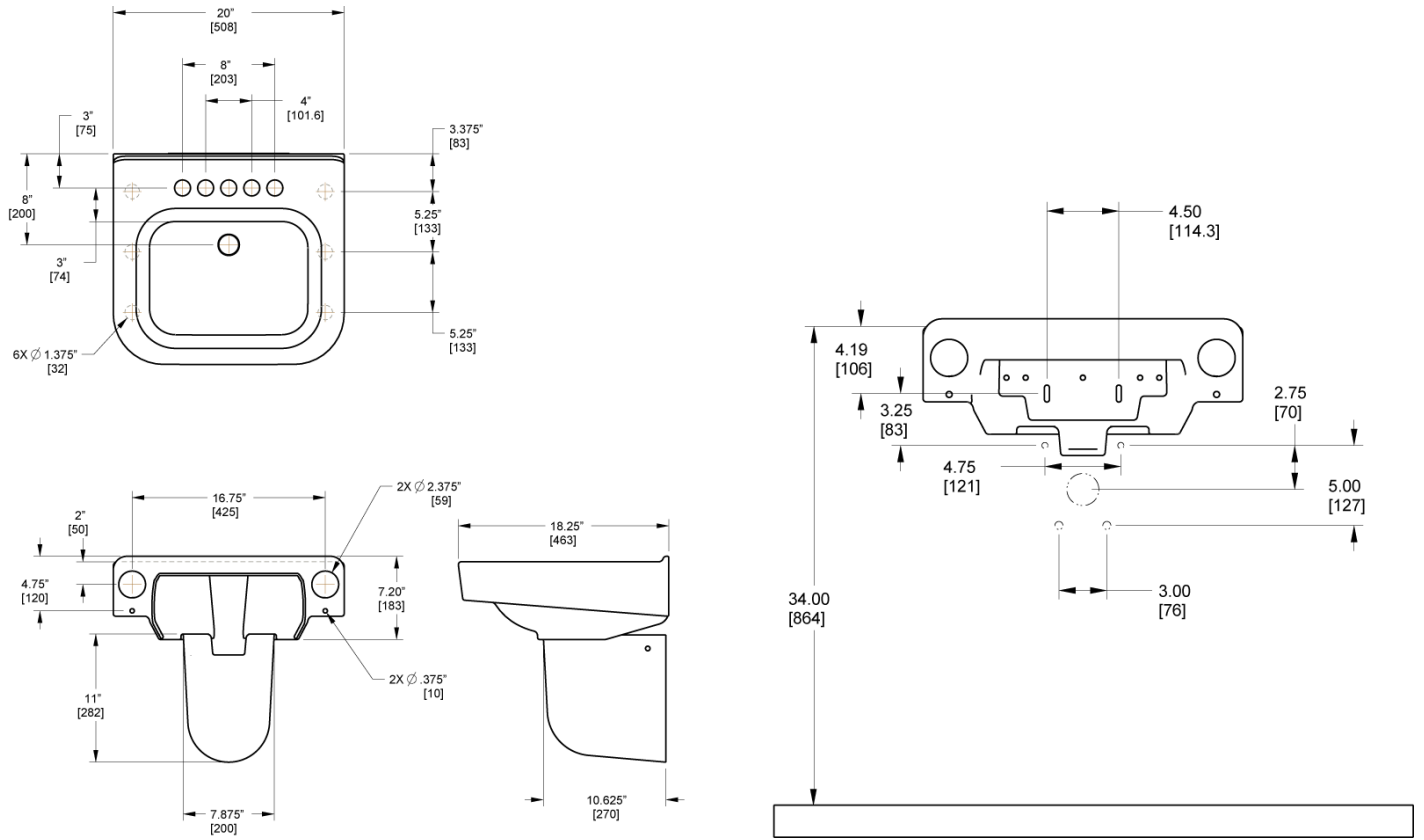

CODE NUMBER

3873106

DESCRIPTION

Vitreous China Wall-Mounted Ledgeback Lavatory.

DETAILS

- Centerset: Single
- Nominal Dimensions: 17 124/125" x 20" x 7 41/200" (457 x 508 x 183mm)

FEATURES

- White Vitreous China
- Wall mounted, ledgeback
- Rear overflow
- Single hole
- Carrier not included
- Mounting hardware included
- 20" x 18¼" (508 mm x 463 mm)

OPTIONAL CERAMIC SHROUD

- White vitreous china
- 7¾" x 10 ½" x 9¾" (197 mm x 267 mm x 248 mm)
- Mounting hardware included
- Must be specified separately Model SS-27, code 387678

DOWNLOADS

- [Wall-Hung Ledgeback Lavatory with Optional Shroud Installation](#)
- [Additional Downloads](#)

**COMPLIANCES & CERTIFICATIONS**

(ADA Compliant, cUPC Certified)

NOTES

All information contained within this document subject to change without notice.

All vitreous china dimensions shown in these drawings are nominal and not to scale. Dimensions can vary within the tolerances established in the governing ASME A112.19.2/CSA B45.1 standard. It is important to consider this when planning rough-in and plumbing layouts.

Lavatory does not meet ADA requirements when optional ceramic shroud is used.

ROUGH-IN

Sloan 10500 Seymour Ave, Franklin Park, IL 60131
Phone: 800.982.5839 • Fax: 800.447.8329 • sloan.com