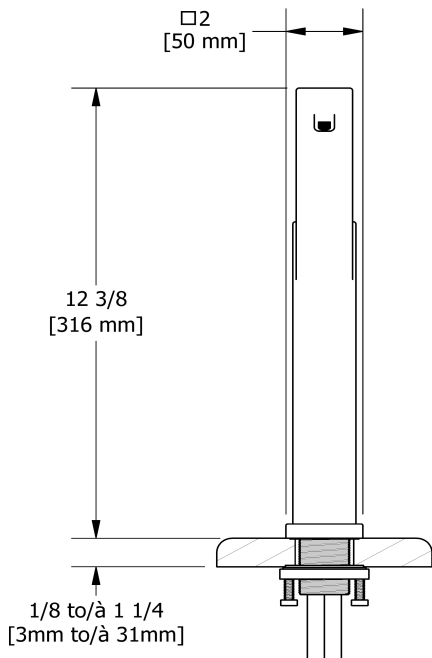

Sizes, models and finishes may differ from those presented.

Warranty

This **Riobel Inc.** product you have purchased carries a Limited Lifetime Warranty on the chrome, PVD finish, blacks and all working parts and is guaranteed from the initial purchase date against all manufacturing defects. All other finishes, including plastic components, are guaranteed for one year. All electric and/or electronic parts are covered by a 5-year limited warranty.

Customer Service

Ontario, West Canada : 888-287-5354 Quebec, Maritimes, United States : 866-473-8442