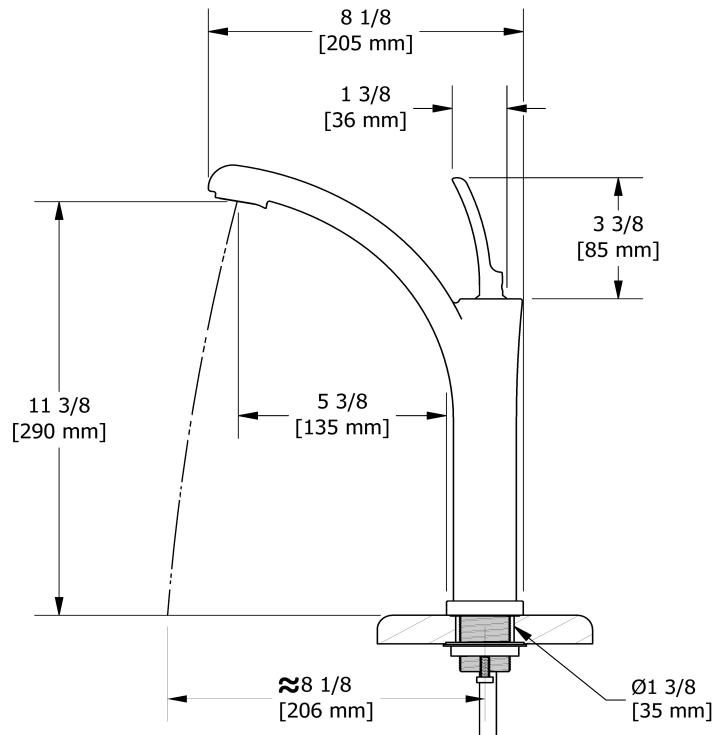

Sizes, models and finishes may differ from those presented.

Warranty

This **Riobel Inc.** product you have purchased carries a Limited Lifetime Warranty on the chrome, PVD finish, blacks and all working parts and is guaranteed from the initial purchase date against all manufacturing defects. All other finishes, including plastic components, are guaranteed for one year. All electric and/or electronic parts are covered by a 5-year limited warranty.

Customer Service

Ontario, West Canada : 888-287-5354 Quebec, Maritimes, United States : 866-473-8442