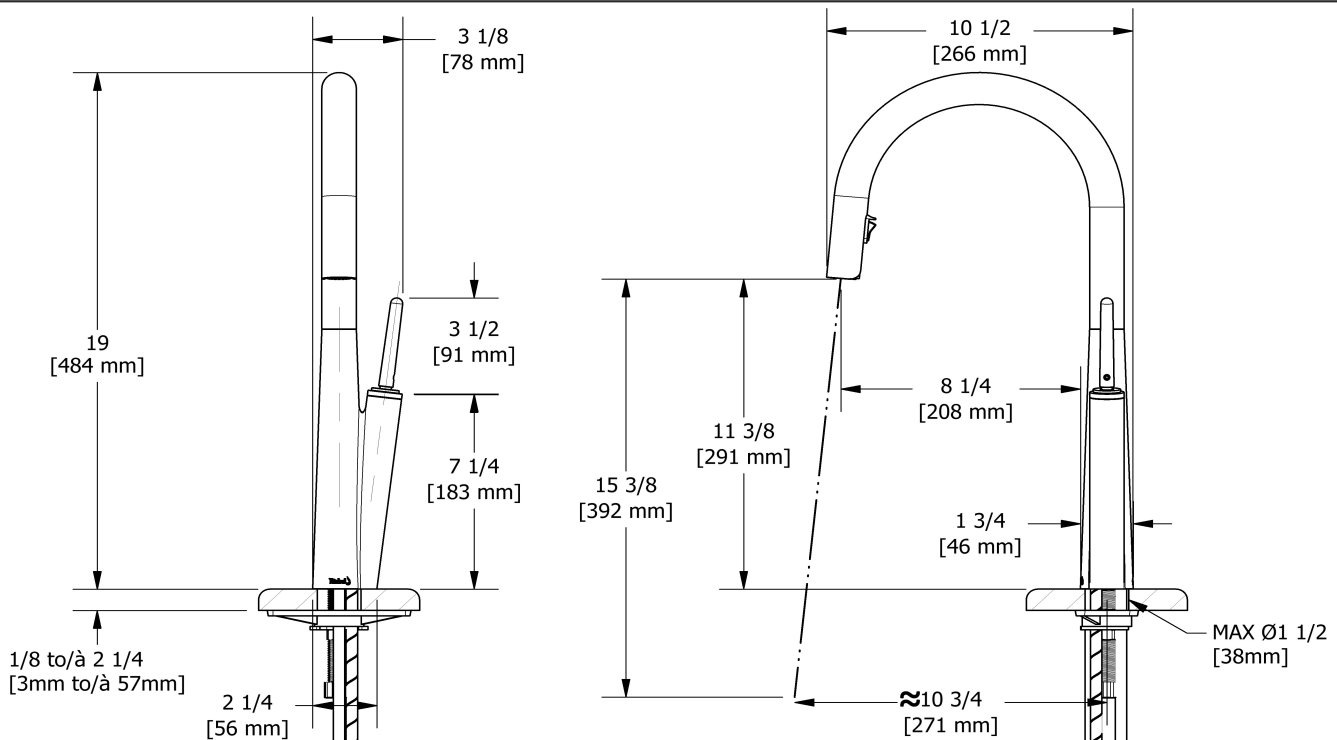

Certifications

- CSA B125.1
- NSF/ANSI standard 61 and 372
- ASME A112.18.1

Sizes, models and finishes may differ from thoses presented.

Warranty

This **Riobel Inc.** product you have purchased carries a Limited Lifetime Warranty on the chrome, PVD finish, blacks and all working parts and is guaranteed from the initial purchase date against all manufacturing defects. All other finishes, including plastic components, are guaranteed for one year. All electric and/or electronic parts are covered by a 5-year limited warranty.

Customer Service

Ontario, West Canada : 888-287-5354 Quebec, Maritimes, United States : 866-473-8442

2020.06.12