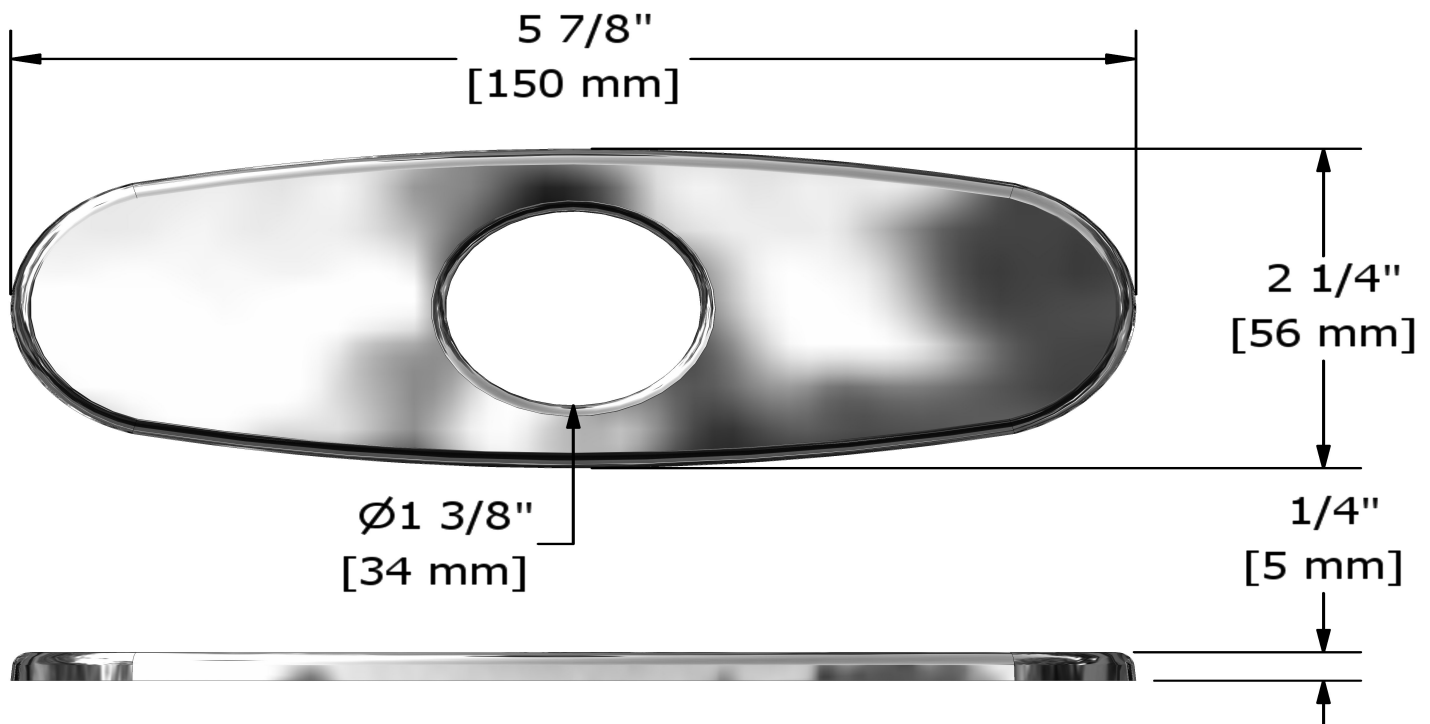

4" center deck plate
PL4

Specifications

Descriptions

- Series: VS, ED, SS, RS, BSOP, SA, GS, CS, YS, RT, JO, PX, RU, BM, PS, VY and FR
- Brass

Available colors

- C : Chrome
- BN : Brushed Nickel (PVD)

Sizes, models and finishes may differ from those presented.