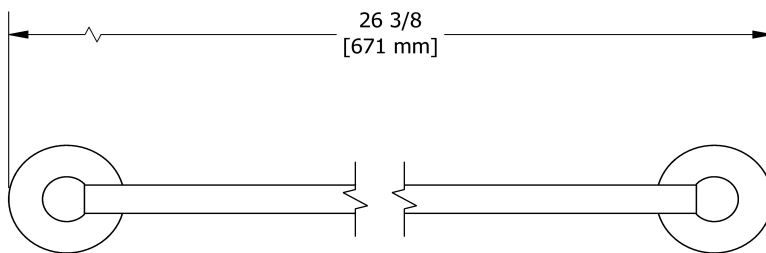

60 cm (24") towel bar
MM5

Specifications

Descriptions

- 4 anchor points
- May be cut to desired length

Available colors

- C : Chrome
- BN : Brushed Nickel (PVD)
- PN : Polished Nickel (PVD)
- BK : Black

Sizes, models and finishes may differ from thoses presented.