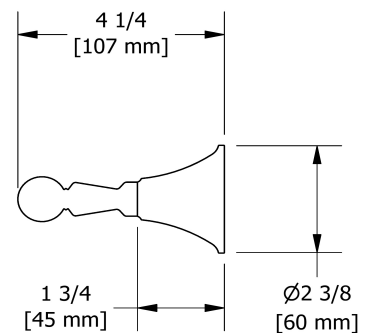

60 cm (24") towel bar
MM5

Specifications

Descriptions

- 4 anchor points
- May be cut to desired length

Available colors

- C : Chrome
- BN : Brushed Nickel (PVD)
- PN : Polished Nickel (PVD)
- BK : Black

Sizes, models and finishes may differ from thoses presented.