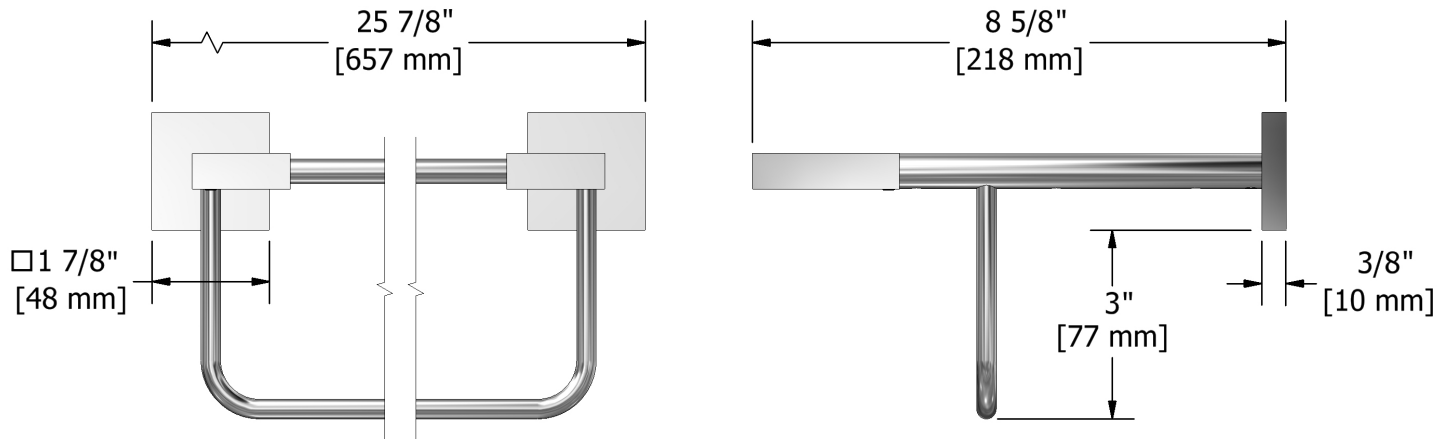

60 cm (24") towel bar with shelf
KS9

Specifications

Description

- 4 anchor points

Available colors

- C : Chrome
- BN : Brushed Nickel (PVD)

Sizes, models and finishes may differ from those presented.

Warranty