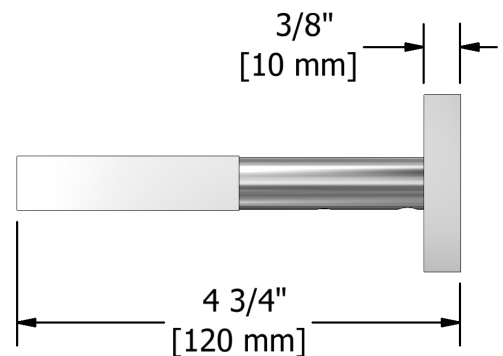

60 cm (24") double towel bar
KS6

Specifications

Description

- 4 anchor points

Available colors

- C : Chrome
- BN : Brushed Nickel (PVD)

Sizes, models and finishes may differ from those presented.

Warranty