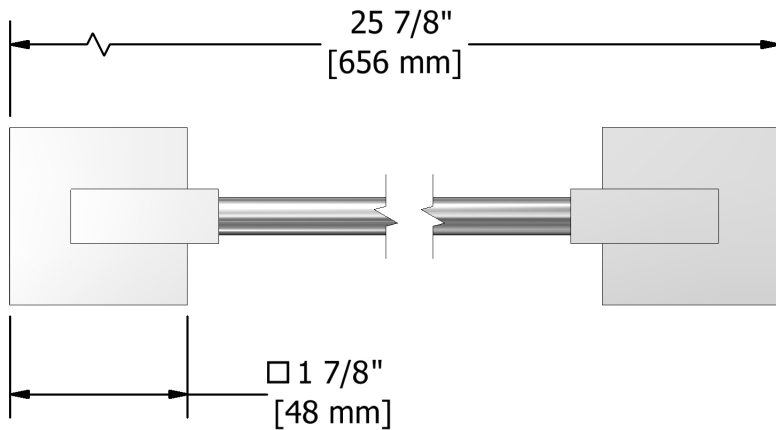

60 cm (24") double towel bar
KS6

Specifications

Description

- 4 anchor points

Available colors

- C : Chrome
- BN : Brushed Nickel (PVD)

Sizes, models and finishes may differ from those presented.

Warranty