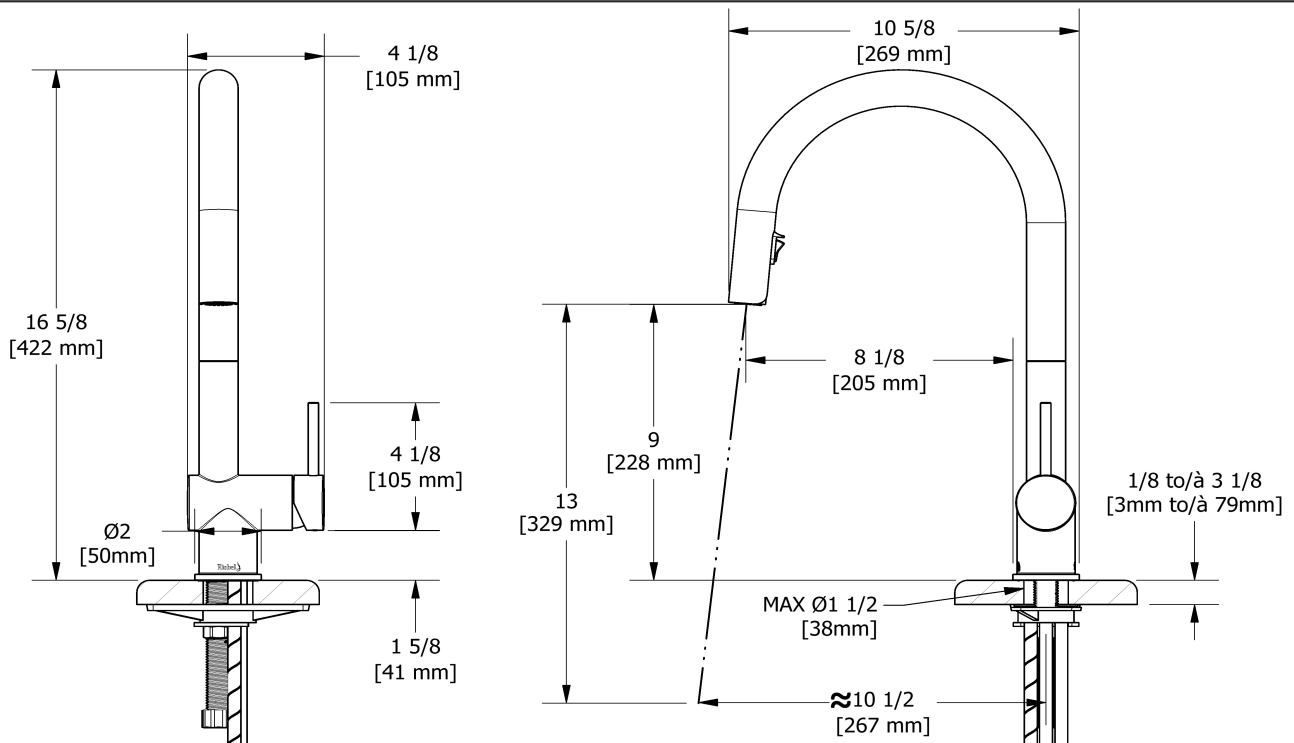

Certifications

- CSA B125.1
- NSF/ANSI standard 61 and 372
- ASME A112.18.1

UPC®