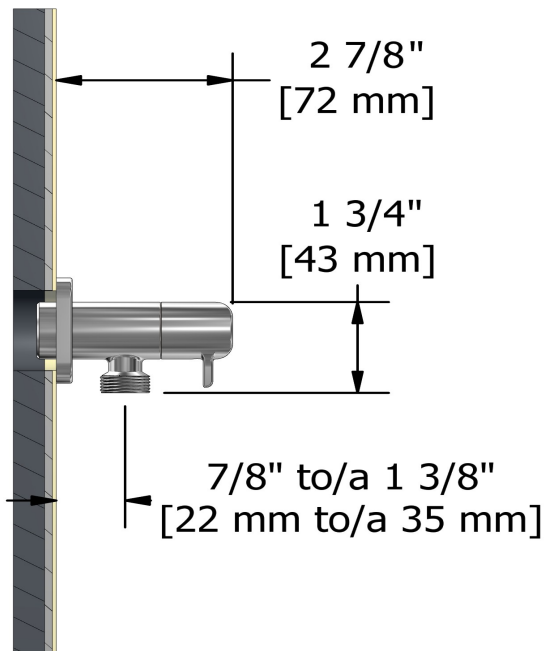

Sizes, models and finishes may differ from those presented.

Warranty

This **Riobel Inc.** product you have purchased carries a Limited Lifetime Warranty on the chrome, PVD finish, blacks and all working parts and is guaranteed from the initial purchase date against all manufacturing defects. All other finishes, including plastic components, are guaranteed for one year. All electric and/or electronic parts are covered by a 5-year limited warranty.

Customer Service

Ontario, West Canada : 888-287-5354 Quebec, Maritimes, United States : 866-473-8442

2020.06.11