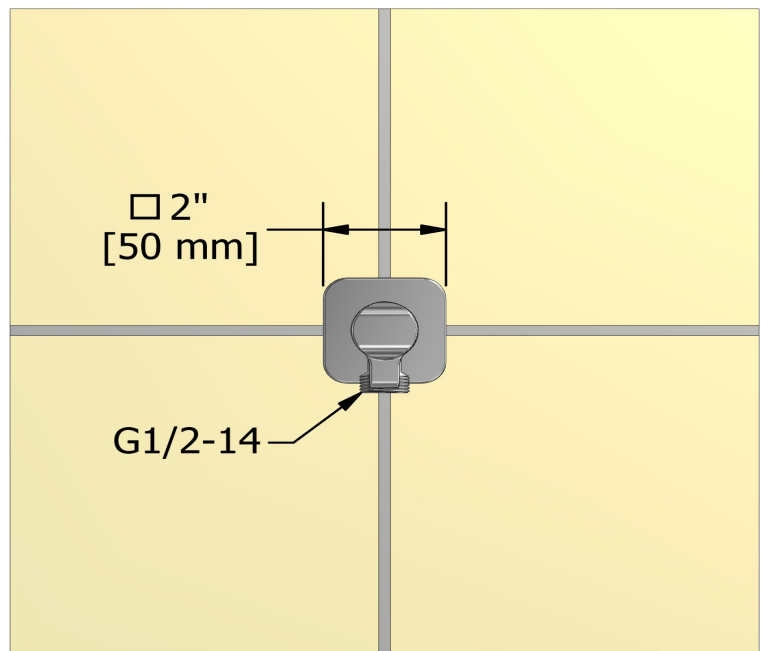

Sizes, models and finishes may differ from those presented.

Warranty

This **Riobel Inc.** product you have purchased carries a Limited Lifetime Warranty on the chrome, PVD finish, blacks and all working parts and is guaranteed from the initial purchase date against all manufacturing defects. All other finishes, including plastic components, are guaranteed for one year. All electric and/or electronic parts are covered by a 5-year limited warranty.

Customer Service

Ontario, West Canada : 888-287-5354 Quebec, Maritimes, United States : 866-473-8442

2020.06.11