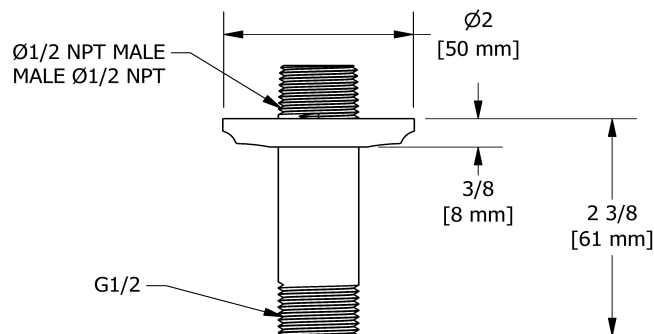

Sizes, models and finishes may differ from those presented.

Warranty

This **Riobel Inc.** product you have purchased carries a Limited Lifetime Warranty on the chrome, PVD finish, blacks and all working parts and is guaranteed from the initial purchase date against all manufacturing defects. All other finishes, including plastic components, are guaranteed for one year. All electric and/or electronic parts are covered by a 5-year limited warranty.

Customer Service

Ontario, West Canada : 888-287-5354 Quebec, Maritimes, United States : 866-473-8442

2020.06.11