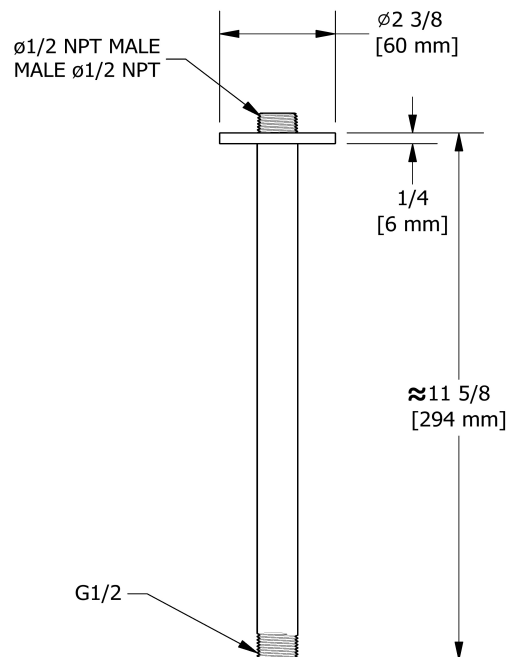

Sizes, models and finishes may differ from those presented.

Warranty

This **Riobel Inc.** product you have purchased carries a Limited Lifetime Warranty on the chrome, PVD finish, blacks and all working parts and is guaranteed from the initial purchase date against all manufacturing defects. All other finishes, including plastic components, are guaranteed for one year. All electric and/or electronic parts are covered by a 5-year limited warranty.

Customer Service

Ontario, West Canada : 888-287-5354 Quebec, Maritimes, United States : 866-473-8442

2020.06.11