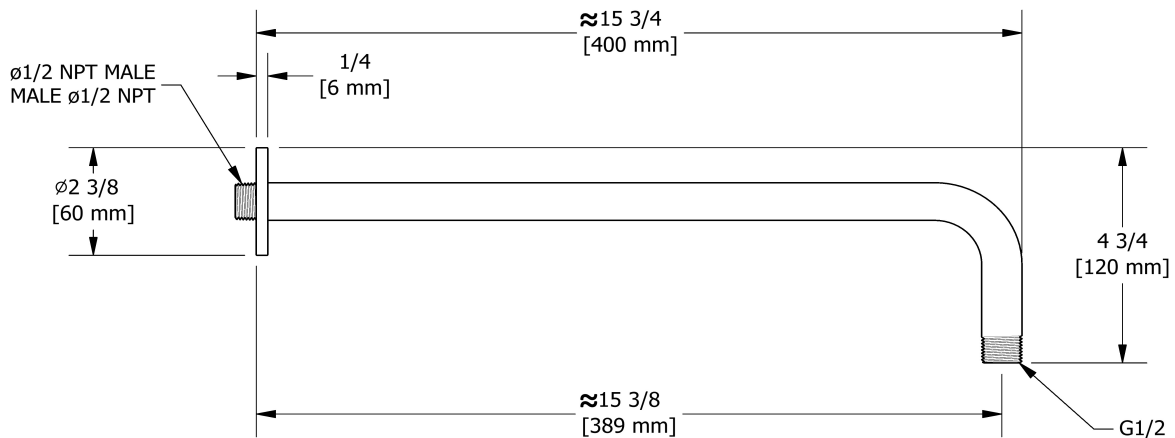

40 cm (16") shower arm

503

Specifications

Descriptions

- 1/2" inlet male NPT
- Round flange

Available colors

- C : Chrome
- BN : Brushed Nickel (PVD)
- PN : Polished Nickel (PVD)

Sizes, models and finishes may differ from those presented.