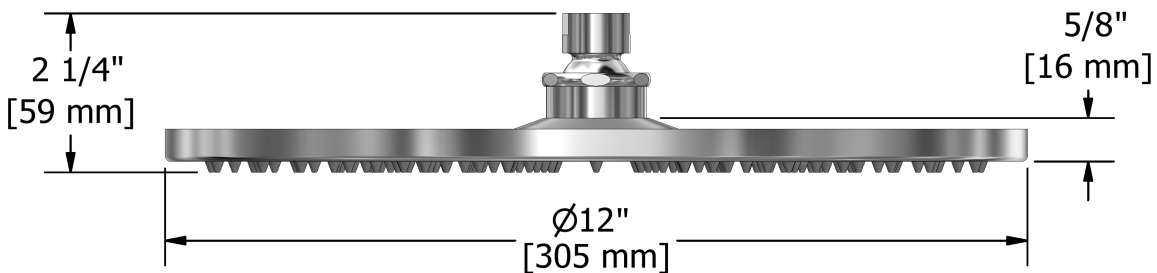

30 cm (12") shower head
472

Specifications

Descriptions

- Scale-free
- Swivel
- G½" inlet female

Available colors

- C : Chrome
- BN : Brushed Nickel (PVD)

Available flows

- 7.6 L/min, 2.0 gpm (US) 60psi
- 6.6L/min, 1.75 gpm (US) 60psi (**472-WS**) *

EPA certification applicable to the indicated model only

Certifications

- CSA B125.1
- ASME A112.18.1
- CMR248 Approval

Sizes, models and finishes may differ from those presented.

Warranty

This **Riobel Inc.** product you have purchased carries a Limited Lifetime Warranty on the chrome, PVD finish, blacks and all working parts and is guaranteed from the initial purchase date against all manufacturing defects. All other finishes, including plastic components, are guaranteed for one year. All electric and/or electronic parts are covered by a 5-year limited warranty.