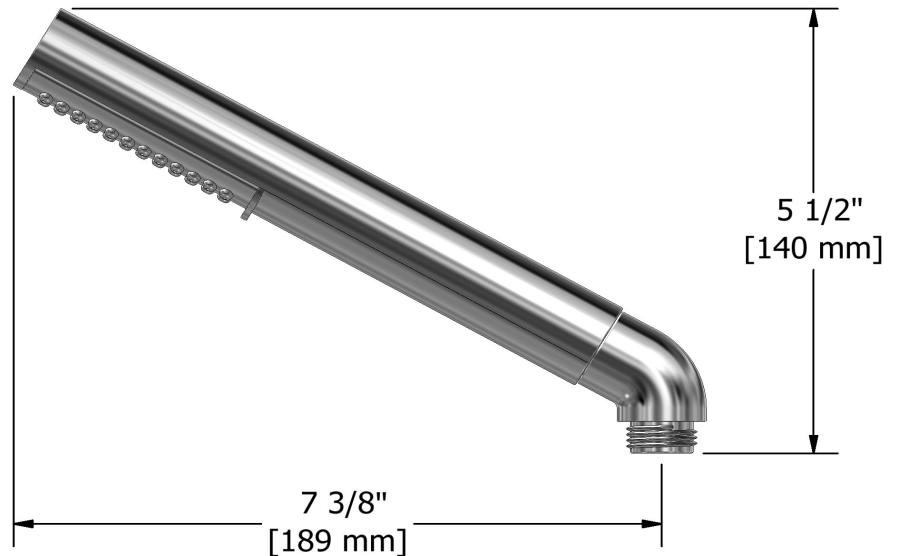

Modern plastic bath hand shower 30°  
4342

### Available flow

- 6.6L/min, 1.75 gpm (US) 60psi \*

\*EPA certification applicable to the indicated model only\*

Ø1 1/8"  
[28 mm]

Sizes, models and finishes may differ from those presented.