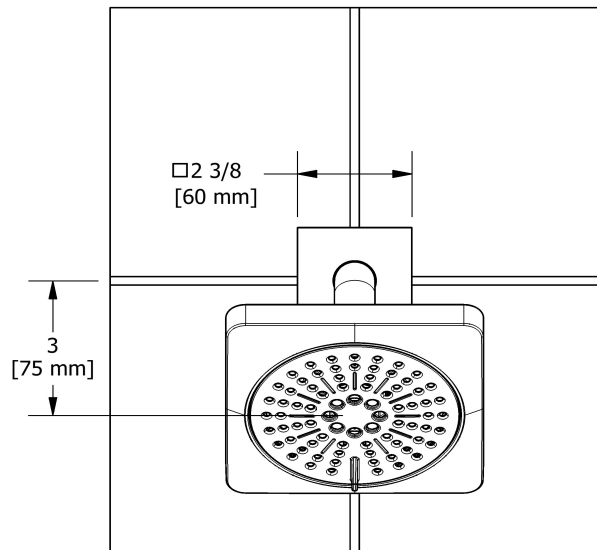

Sizes, models and finishes may differ from those presented.

Warranty

This **Riobel Inc.** product you have purchased carries a Limited Lifetime Warranty on the chrome, PVD finish, blacks and all working parts and is guaranteed from the initial purchase date against all manufacturing defects. All other finishes, including plastic components, are guaranteed for one year. All electric and/or electronic parts are covered by a 5-year limited warranty.

Customer Service

Ontario, West Canada : 888-287-5354 Quebec, Maritimes, United States : 866-473-8442