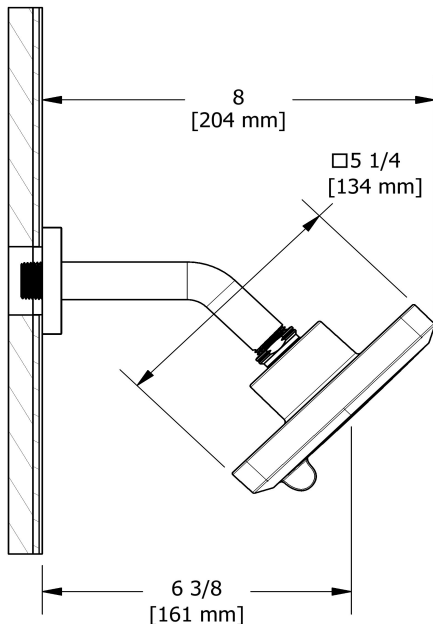

Sizes, models and finishes may differ from those presented.

Warranty

This **Riobel Inc.** product you have purchased carries a Limited Lifetime Warranty on the chrome, PVD finish, blacks and all working parts and is guaranteed from the initial purchase date against all manufacturing defects. All other finishes, including plastic components, are guaranteed for one year. All electric and/or electronic parts are covered by a 5-year limited warranty.

Customer Service

Ontario, West Canada : 888-287-5354 Quebec, Maritimes, United States : 866-473-8442