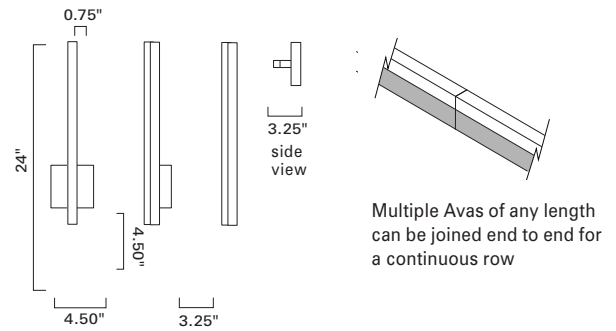

Norwell Lighting

Product Name **Ava Sconce 24", 36", 48", 60"**
 Model Number **9740, 9741, 9742, 9743**
 Project Name _____
 Fixture Type _____ Quantity _____

Product Name / Model / Dimensions			Finish Options	Acrylic	Lamping Options		
Ava - 9740,9741,9742,9743			Standard Brushed Aluminum / BA Gloss White / GW	Standard Matte Opal Acrylic / MA	Standard LED / LED		
SKU	Height	Projection			SKU	Wattage	Integrated LED
9740	24"	3.25"			9740*	16	1170 lumens, 3000K, 85 CRI, Triac, ELV and 0-10VDC dimming
9741	36"	3.25"			9741*	25	1900 lumens, 3000K, 85 CRI, Triac, ELV and 0-10VDC dimming
9742	48"	3.25"			9742*	34	2560 lumens, 3000K, 85 CRI, Triac, ELV and 0-10VDC dimming
9743	60"	3.25"	9743*	41	3180 lumens, 3000K, 85 CRI, Triac, ELV and 0-10VDC dimming		
Product width with backplate 4.50" Backplate 24" 4.50" H x 4.50" W Backplate 36", 48" and 60", 7.00" H x 4.50" W			* universal driver accommodates both 120 - 277v				