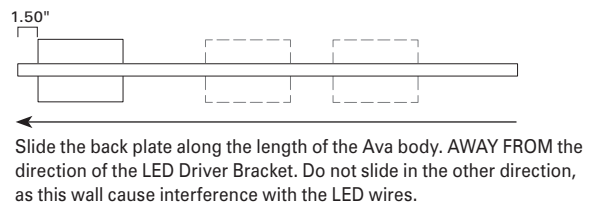

Norwell Lighting

Product Name **Ava Sconce 24", 36", 48", 60"**
 Model Number **9740, 9741, 9742, 9743**
 Project Name _____
 Fixture Type _____ Quantity _____

Product Name / Model / Dimensions			Finish Options	Acrylic	Lamping Options		
Ava - 9740,9741,9742,9743			Standard Brushed Aluminum / BA Gloss White / GW	Standard Matte Opal Acrylic / MA	Standard LED / LED		
SKU	Height	Projection			SKU	Wattage	Integrated LED
9740	24"	3.25"			9740*	16	1170 lumens, 3000K, 85 CRI, Triac, ELV and 0-10VDC dimming
9741	36"	3.25"			9741*	25	1900 lumens, 3000K, 85 CRI, Triac, ELV and 0-10VDC dimming
9742	48"	3.25"			9742*	34	2560 lumens, 3000K, 85 CRI, Triac, ELV and 0-10VDC dimming
9743	60"	3.25"	9743*	41	3180 lumens, 3000K, 85 CRI, Triac, ELV and 0-10VDC dimming		
Product width with backplate 4.50" Backplate 24" 4.50" H x 4.50" W Backplate 36", 48" and 60", 7.00" H x 4.50" W			* universal driver accommodates both 120 - 277v				