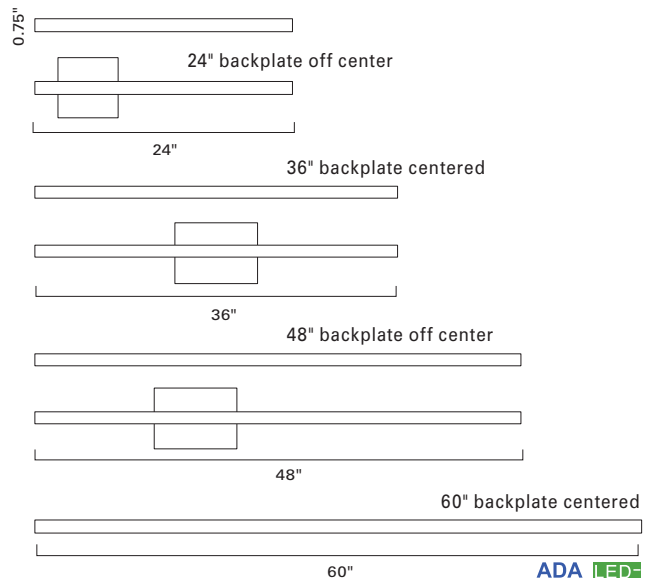

Norwell Lighting

Product Name **Ava Sconce 24", 36", 48", 60"**
 Model Number **9740, 9741, 9742, 9743**
 Project Name _____
 Fixture Type _____ Quantity _____

Product Name / Model / Dimensions			Finish Options	Acrylic	Lamping Options		
Ava - 9740,9741,9742,9743			Standard Brushed Aluminum / BA Gloss White / GW	Standard Matte Opal Acrylic / MA	Standard LED / LED		
SKU	Height	Projection			SKU	Wattage	Integrated LED
9740	24"	3.25"			9740*	16	1170 lumens, 3000K, 85 CRI, Triac, ELV and 0-10VDC dimming
9741	36"	3.25"			9741*	25	1900 lumens, 3000K, 85 CRI, Triac, ELV and 0-10VDC dimming
9742	48"	3.25"			9742*	34	2560 lumens, 3000K, 85 CRI, Triac, ELV and 0-10VDC dimming
9743	60"	3.25"	9743*	41	3180 lumens, 3000K, 85 CRI, Triac, ELV and 0-10VDC dimming		
Product width with backplate 4.50" Backplate 24" 4.50" H x 4.50" W Backplate 36", 48" and 60", 7.00" H x 4.50" W			* universal driver accommodates both 120 - 277v				