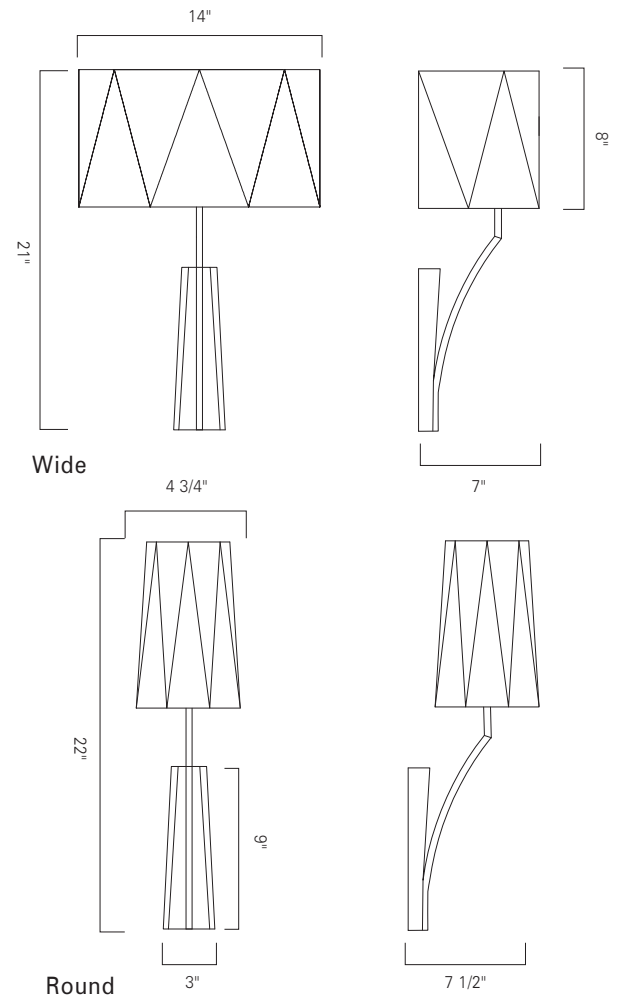

Norwell Lighting

Diamond Wide and Round Sconces*

Product Name

Model Number

Project Name

Fixture Type

8290, 8291

Quantity

Product Name / Model / Dimensions				Finish Options	Shade Options	Lamping Options
Diamond Wide Sconce - 8290 Diamond Round Sconces - 8291				Standard Polished Nickel (PN)	Standard Black Shade (BS) White Shade (WS) Wide Shade Size: 8 H X 14 W Round Shade Size: 9 1/2 H X 6 W	Standard Incandescent 1-60 Watt Medium Base
	Height	Width	Projection			
8290	21"	14"	7"			
8291	22"	4 3/4"	7 1/2"			
Backplate 9" H x 3" W at bottom tapers to 2" W at top						

*Trimplate; TP-4-PN: 10 3/4 H X 4 3/8 wide at bottom, tapers to 3 1/4 at top.
Damp Location Rated and UL/ETL Listed

3_2019