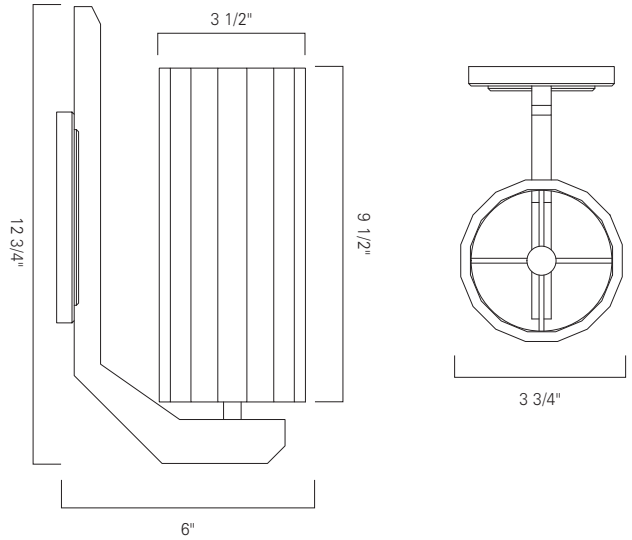

Faceted Sconce
8143-CH-CL
 Chrome (CH)
 Ribbed Clear Glass (CL)

Faceted Sconce
8143-BN-CL
 Brushed Nickel (BN)
 Ribbed Clear Glass (CL)

INC

Product Name / Model / Dimensions				Finish Options	Glass	Lamping Options
Faceted Sconce - 8143				Standard Brushed Nickel (BN) Chrome (CH)	Standard Ribbed Clear Glass (CL) Size: 9 1/2 H X 3 1/2 W	Standard Incandescent (1) 60 Watt Medium Base T10 style recommended
	Height	Width	Projection			
8143	12 3/4"	3 3/4"	6"			
Backplate 6 H X 3 3/4 W						