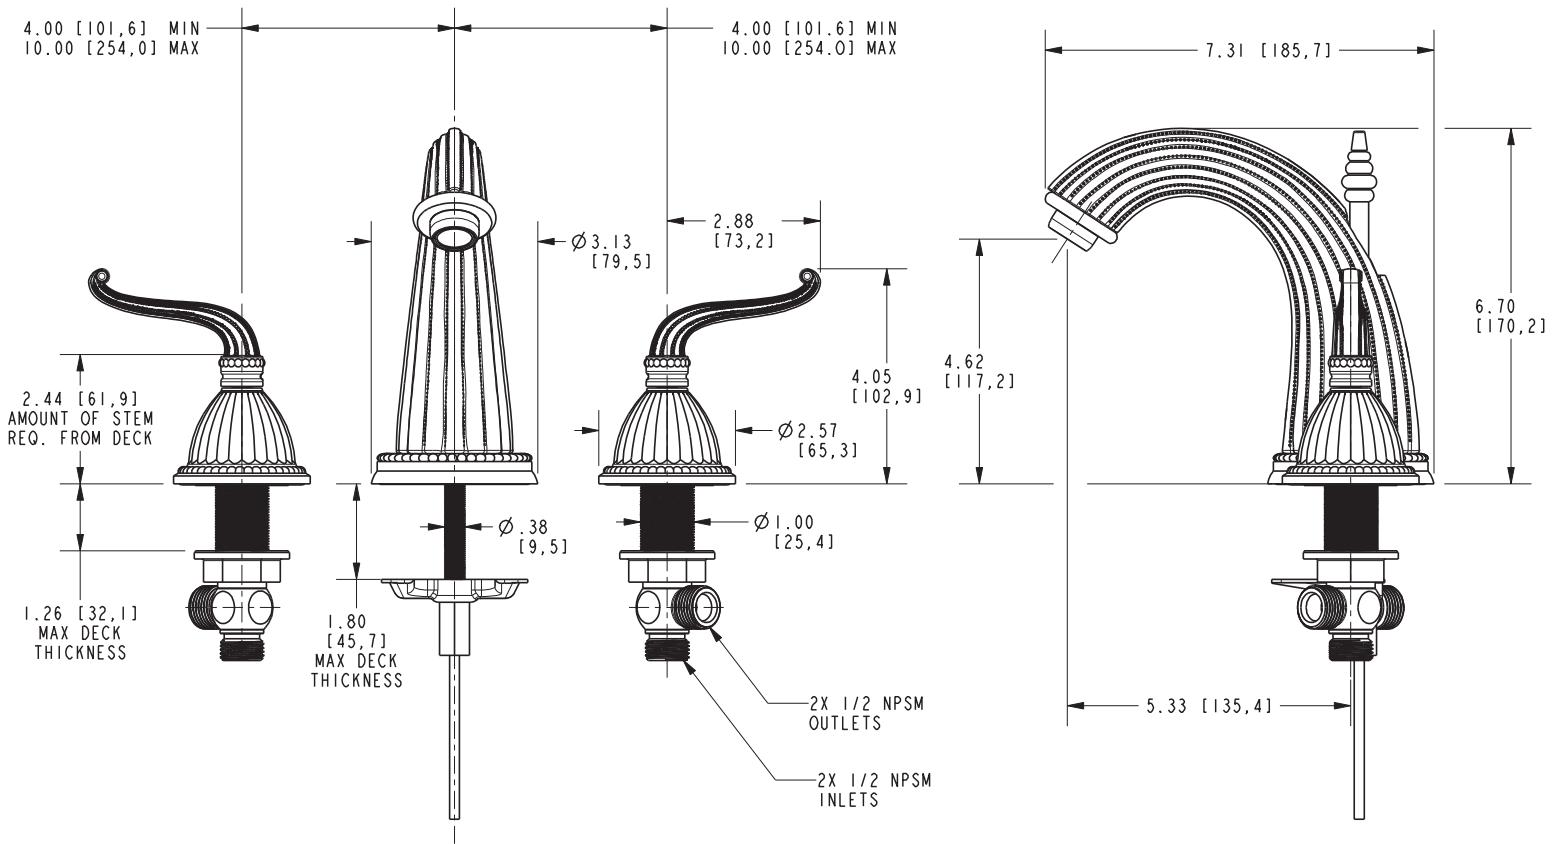

ALEXANDRIA

Widespread Lavatory Faucet **1090**

Features

- Solid brass construction
- Brass valve bodies
- Quarter-turn washerless ceramic disc valve cartridges
- Spout assembly with integral supply hoses
- Pop-up drain with tailpiece
- 4.62" (11.7 cm) spout height at outlet
- 5.33" (13.5 cm) spout reach (c-c)
- For 8" (20.3 cm) centers - Maximum 20" (50.8 cm)
- ADA Compliant
- 1.2 GPM (4.5 LPM) Max

Model	Description	Colors Finishes
1090	Widespread Lavatory Faucet	<input type="checkbox"/> 10B <input type="checkbox"/> 15 <input type="checkbox"/> 15S <input type="checkbox"/> 26 <input type="checkbox"/> Other

Product Specification Add "Color / Finish" suffix to Model number, below.

All applicable US Federal and State material regulations. The two-handle Widespread Lavatory Faucet shall be made of solid brass construction. Faucet shall incorporate a spout assembly with integral supply hoses and feature brass valve bodies with quarter-turn washerless ceramic disc valve cartridges. Faucet shall have a 1.2 gallon (4.5 liter) per minute maximum flow rate. Product shall be for 8" (20.3 cm) centers - Maximum 20" (50.8 cm). Product shall incorporate a 4.62" (11.7 cm) spout height at outlet and a 5.33" (13.5 cm) spout reach (c-c). Faucet shall include a pop-up drain with tailpiece and incorporate ADA compliant traditional lever handles. Widespread Lavatory Faucet shall be Newport Brass Model 1090/____ .

1090

PRODUCT DIMENSIONS *(Units are in inches)*

Product Dimensions are provided for reference only. For specific product installation guidelines, please reference the Installation Instructions of the product being installed.