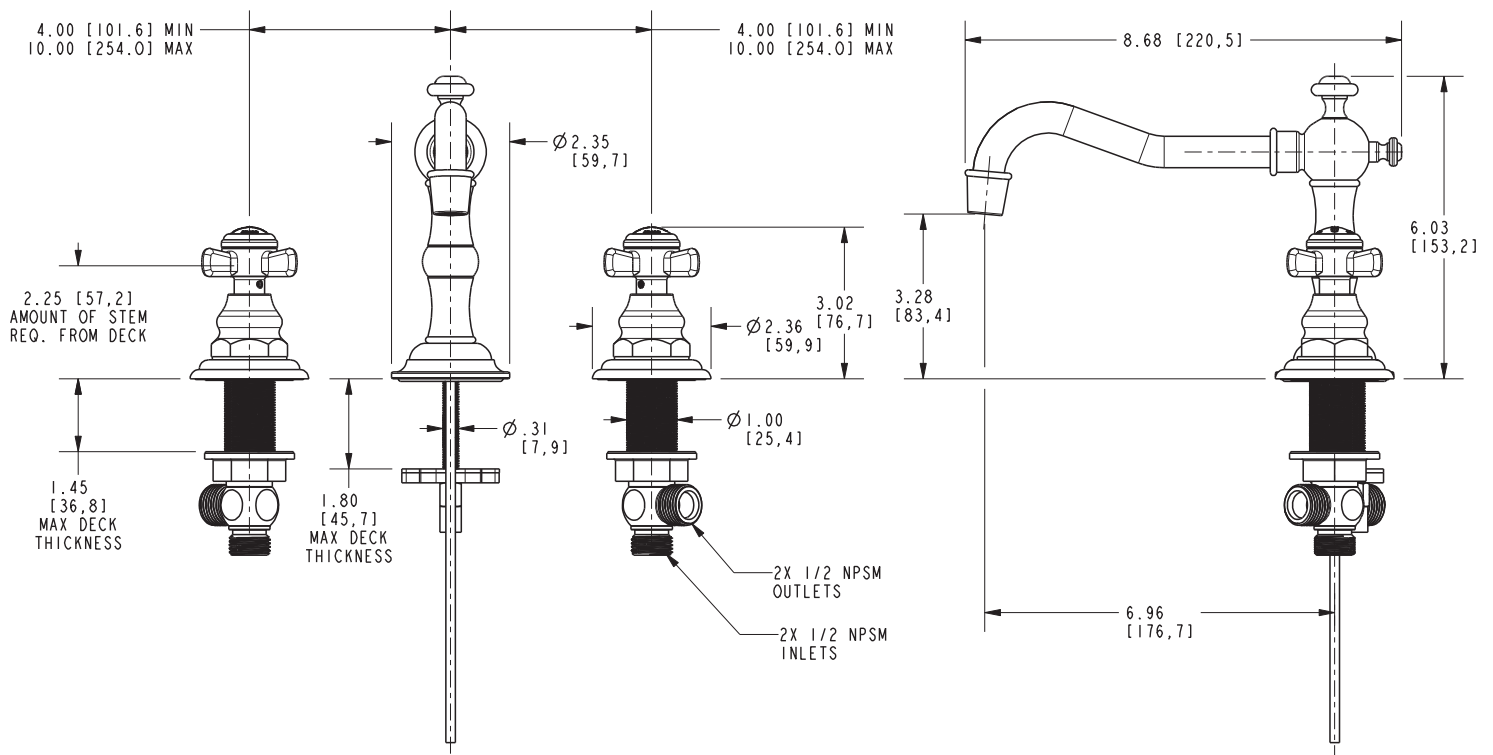

FAIRFIELD

Features

- Solid brass construction
- Brass valve bodies
- Quarter-turn washerless ceramic disc valve cartridges
- Spout assembly with integral supply hoses
- Pop-up drain with tailpiece
- 3.28" (8.3 cm) spout height at outlet
- 6.96" (17.7 cm) spout reach (c-c)
- For 8" (20.3 cm) centers - Maximum 20" (50.8 cm)
- ADA Compliant
- 1.2 GPM (4.5 LPM) M

Product Specification Add "Color / Finish" suffix to Model number, below.

The two-handle Widespread Lavatory Faucet shall be made of solid brass construction. Faucet shall incorporate a spout assembly with integral supply hoses and feature brass valve bodies with quarter-turn washerless ceramic disc valve cartridges. Faucet shall have a 1.2 gallon (4.5 liter) per minute maximum flow rate. Product shall be for 8" (20.3 cm) centers - Maximum 20" (50.8 cm). Product shall incorporate a 3.28" (8.3 cm) spout height at outlet and a 6.96" (17.7 cm) spout reach (c-c). Faucet shall include a pop-up drain with tailpiece and incorporate ADA compliant traditional cross handles. Widespread Lavatory Faucet shall be Newport Brass Model 1000/____.

1000

PRODUCT DIMENSIONS *(Units are in inches)*

Product Dimensions are provided for reference only. For specific product installation guidelines, please reference the Installation Instructions of the product being installed.