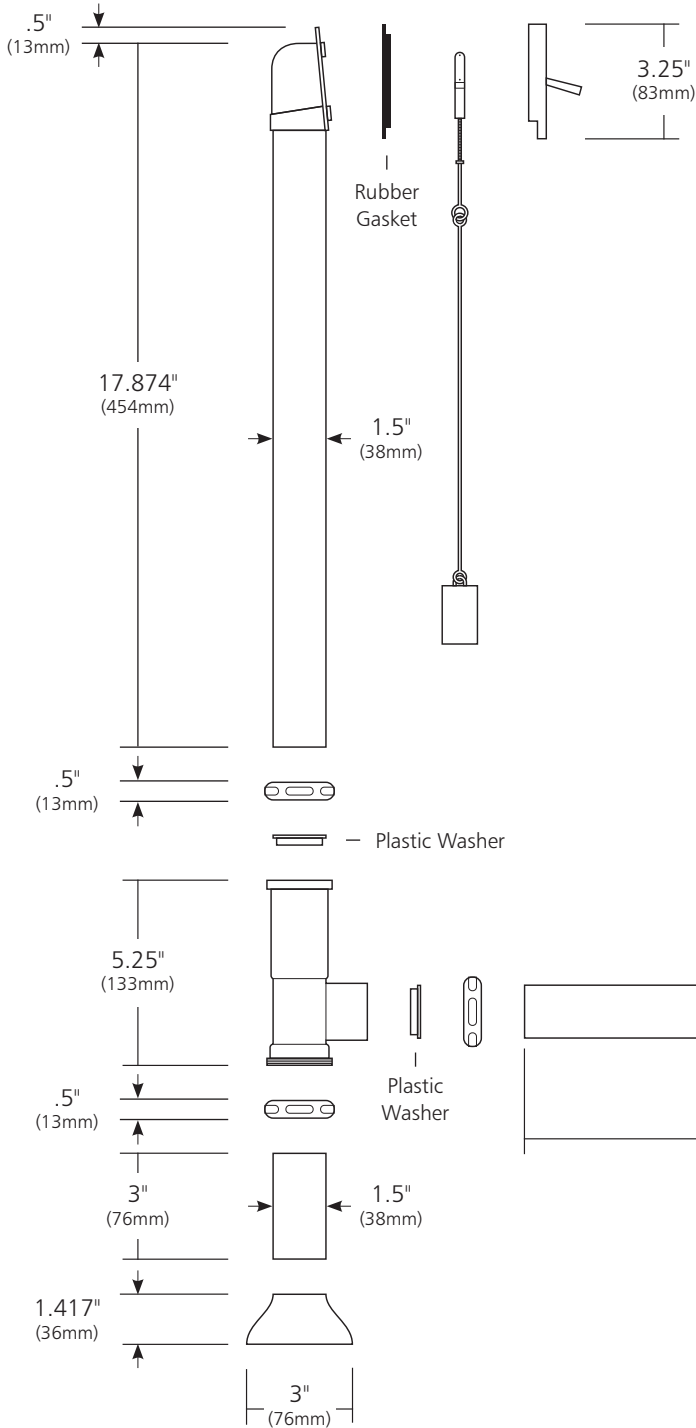

SPECIFICATIONS

**TRIP LEVER BATH
WASTE & OVERFLOW**

Bathtub

DR280-BN Brushed Nickel
DR280-ORB Oil Rubbed Bronze

PRODUCT DETAILS

- Features brass waste shoe with extended tube
- Fully plated for exposed plumbing

COORDINATING PRODUCTS

- Use for single walled tubs (Aurora, etc.)