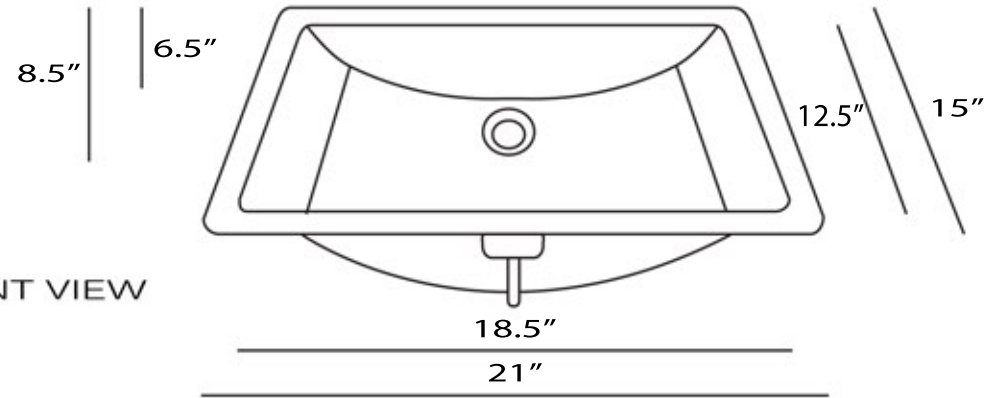

Brightwork Home Collection

Premium Brass undermount Bathroom Sink

MODEL:
TRB-1914-OF

TOP/FRONT VIEW

Overall Dimensions	Interior Bowl	Bowl Depth	Drain Size	Overflow
21" x 15" x 8.5"	18.5" x 12.5"	6.5"	1.5"	Yes

FEATURES

- Premium Brass Bathroom sink
- 6.5" Bowl Depth/8.5" Exterior height
- Solid Brass Construction
- Limited Manufacturers Warranty
- Special Care & Maintenance Required
- Lacquered finish

**** Nominal Dimensions - Actual May Vary by up to .25"**