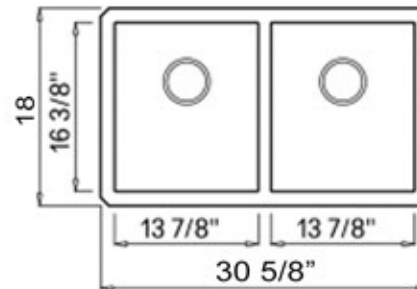

Plymouth Collection
Premium Granite Composite

MODEL:
PR5050-TR-UM

| Overall Dimensions | Interior Bowls | Bowl Depth | Height | Drain Holes |
|--------------------|-------------------|------------|---------|-------------|
| 30.625" x 18" | 13.875" x 16.375" | 9" | 9.5625" | 3.5" |