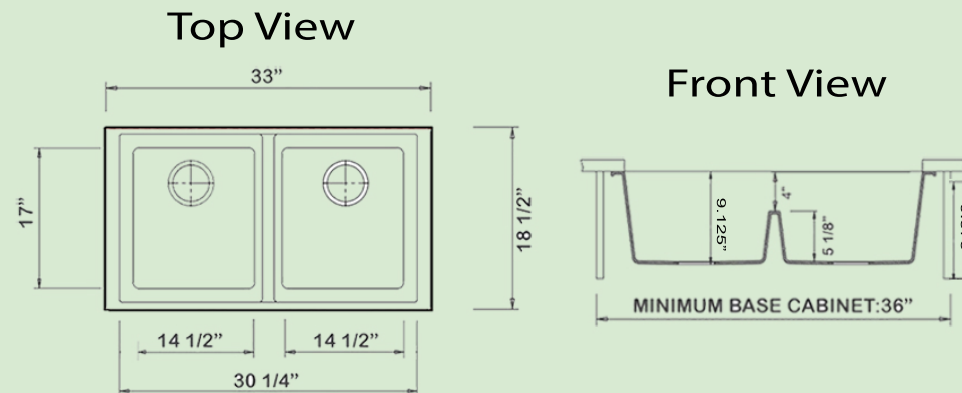

Plymouth Collection

33 Inch Double Bowl Undermount
Granite Composite Kitchen Sink

model:

PR5050-LDTI

Nantucket
S I N K S

www.NantucketSinksUSA.com
info@nantucketsinksusa.com

SPECS

OVERALL DIMENSIONS	INTERIOR BOWLS	BOWL DEPTH	DRAIN DIMENSIONS	BOTTOM GRID
33" x 18.5" x 9.875"	14.5" x 17"	9.125" Divider 5.125"	3.5" Standard Opening	N/A