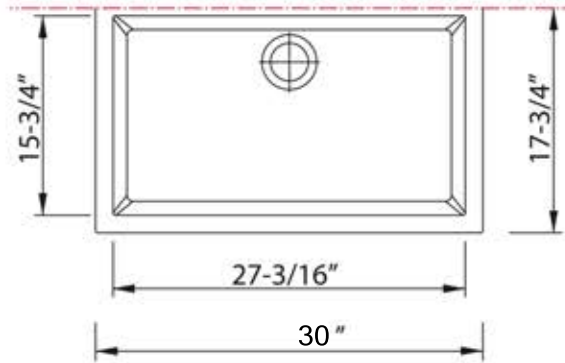

Granite Composite
 Premium Granite Composite
 Undermount Kitchen Sink

MODEL:
PR3018-BR

Overall Dimensions	Interior Bowl	Bowl Depth	Height	Drain Dimension
30" x 17.75"	27.1875" x 15.75"	7.875"	8.25"	3.5"