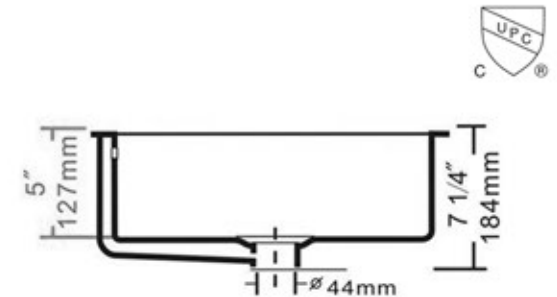

## Vitreous China Bath Undermount Sinks

MODEL:  
**GB-17x13-W**

Overall Dimensions	Interior Dimensions	Exterior Height	Depth	Drain Dimension
19.5 x 15.5"	17 x 13"	7.25"	5"	1.5"

JOB NOTES:

\* Nominal Dimensions - Actual may vary by 1/4"