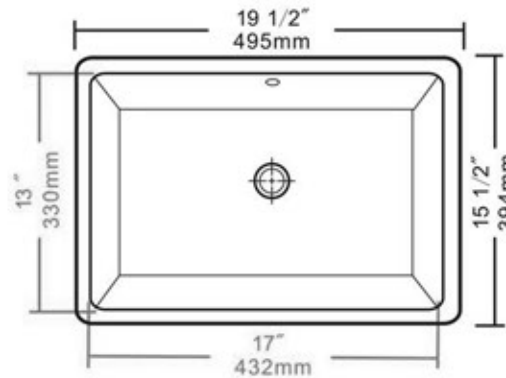

## Vitreous China Bath Undermount Sinks

MODEL:  
**GB-17x13-W**

Overall Dimensions	Interior Dimensions	Exterior Height	Depth	Drain Dimension
19.5 x 15.5"	17 x 13"	7.25"	5"	1.5"

JOB NOTES:

\* Nominal Dimensions - Actual may vary by 1/4"