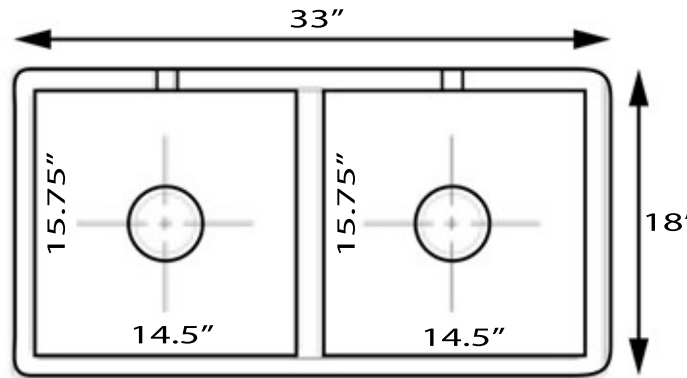

Vineyard Collection
Premium Fireclay Farmhouse Apron Sink

MODEL:
FCFS3318D-ShabbyStraw

Overall Dimensions	Interior Bowls	Apron Height	Bowl Depth	Drain Dimensions
33 x 18"	14.5" x 15.75"	10"	8.75"	3.5" Opening

Please Be Advised

- (Nominal Dimensions*) Actual Dimensions may vary by 1/2"
- Template Not included
- Custom Cabinet/Apron Cabinet Base Required
- Very Heavy 2 Person lift Recommended

FEATURES

- Premium Fireclay Sink - Made In Italy
- Compatible Grid BG-VC3318D (not included)
- Compatible with garbage disposals - Extended flange/ferrule may be required
- Limited Warranty