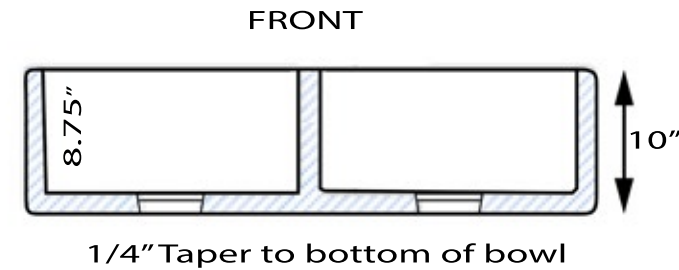

Vineyard Collection
Premium Fireclay Farmhouse Apron Sink

MODEL:
FCFS3318D-ShabbyStraw

Overall Dimensions	Interior Bowls	Apron Height	Bowl Depth	Drain Dimensions
33 x 18"	14.5" x 15.75"	10"	8.75"	3.5" Opening

Please Be Advised

- (Nominal Dimensions*) Actual Dimensions may vary by 1/2"
- Template Not included
- Custom Cabinet/Apron Cabinet Base Required
- Very Heavy 2 Person lift Recommended

FEATURES

- Premium Fireclay Sink - Made In Italy
- Compatible Grid BG-VC3318D (not included)
- Compatible with garbage disposals - Extended flange/ferrule may be required
- Limited Warranty