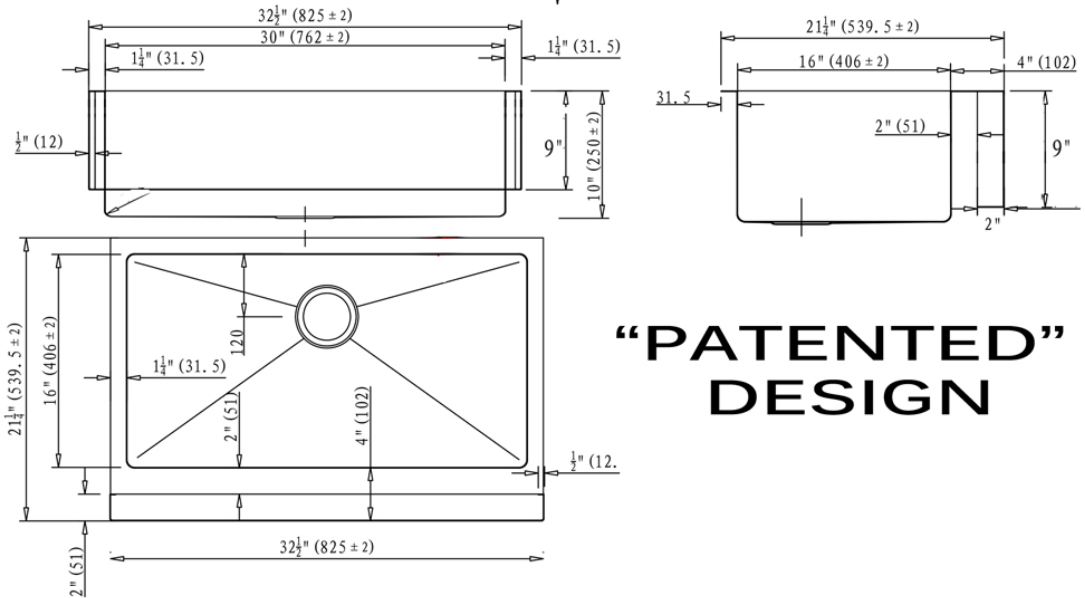

# Nantucket

S I N K S

MODEL:  
**EZAPRON33-9**

**"PATENTED"  
DESIGN**

Overall Dimensions	Interior Bowl	Apron Height	Bowl Depth	Drain Opening
32.5" x 21.25"	30" x 16"	9"	10"	3.5"